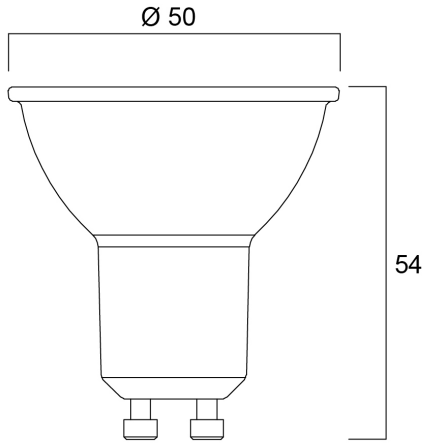

## Technical drawings

### PHYSICAL DATA

Nominal Product Diameter (mm)	50
Weight (kg)	0.05

## RefLED Superia Retro ES50 V3 345LM DIM 827 36 SL 0029125

<b>DUN14 (outer)</b>	15410288291250
<b>Packaging outer length / height (cm)</b>	20.8