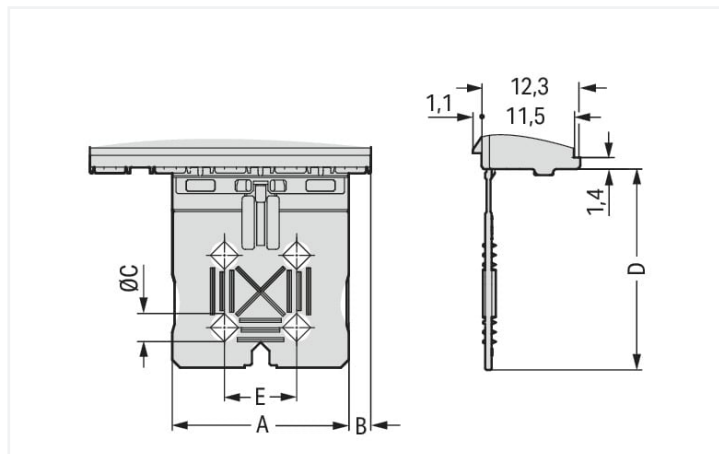

Data Sheet | Item Number: 2092-3600

Gripping plate; for female and male connectors; 1 part; Pin spacing 7.5 mm; 2-pole; light gray

<https://www.wago.com/2092-3600>

Color: ■ light gray

Similar to illustration

Dimensions in mm

Physical data

Pin spacing 7.5 mm / 0.295 inches

Material data

Note (material data)

[Information on material specifications can be found here](https://www.wago.com/us/material-specifications)