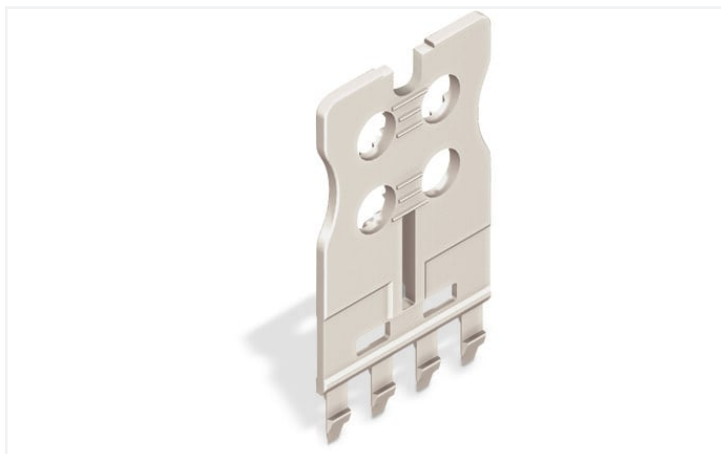

Data Sheet | Item Number: 2092-3600

Gripping plate; for female and male connectors; 1 part; Pin spacing 7.5 mm; 2-pole; light gray

<https://www.wago.com/2092-3600>

Color: ■ light gray

Similar to illustration

Dimensions in mm

Physical data

Pin spacing 7.5 mm / 0.295 inches

Material data

Note (material data)

[Information on material specifications can be found here](https://www.wago.com/us/material-specifications)

Color light gray

Fire load 0.004 MJ

Weight 0.1 g

Commercial data

Product Group 26 (picoMAX Connectors)

eCl@ss 10.0 27-14-11-92

eCl@ss 9.0 27-14-11-92

ETIM 8.0 EC002848