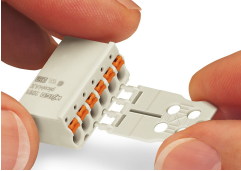

Data Sheet | Item Number: 2092-3600

Gripping plate; for female and male connectors; 1 part; Pin spacing 7.5 mm; 2-pole; light gray

<https://www.wago.com/2092-3600>

Color: ■ light gray

Similar to illustration

pdf

2010.85 KB

Installation Notes

Strain relief

Gripping plates are suitable for factory and field assembly.