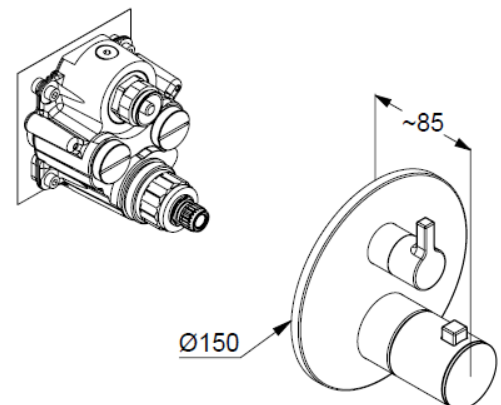

Technische Daten/ Technical Data

KLUDI NOVA FONTE

concealed thermostatic bath-shower mixer
trim set with functional unit
Style: Puristic

Ref.: 208100115

Finishes:
O1 Matt Dove

Product description

Manufacturer KLUDI GmbH & Co. KG

Typ: KLUDI NOVA FONTE

concealed thermostatic bath-shower mixer
trim set with functional unit

Ref.: 208100115

concealed thermostatic bath-shower mixer
trim set without pre-installation set
for pre-installation set KLUDI SLIM.BOXX Ref.: 88022
wall mounted
trim set with functional unit
with ceramic shut-off valve 90°/90°
temperature handle with hot water safety at 40°C
optional temperature limiter at 43°C included
flow rate bath at 3 bar 28 l/min.
flow rate shower at 3 bar 24 l/min.
with integrated back flow preventer

Produktabbildung/ Product picture

Maßzeichnung/ Dimensional drawing

Durchfluss/ Flow rate