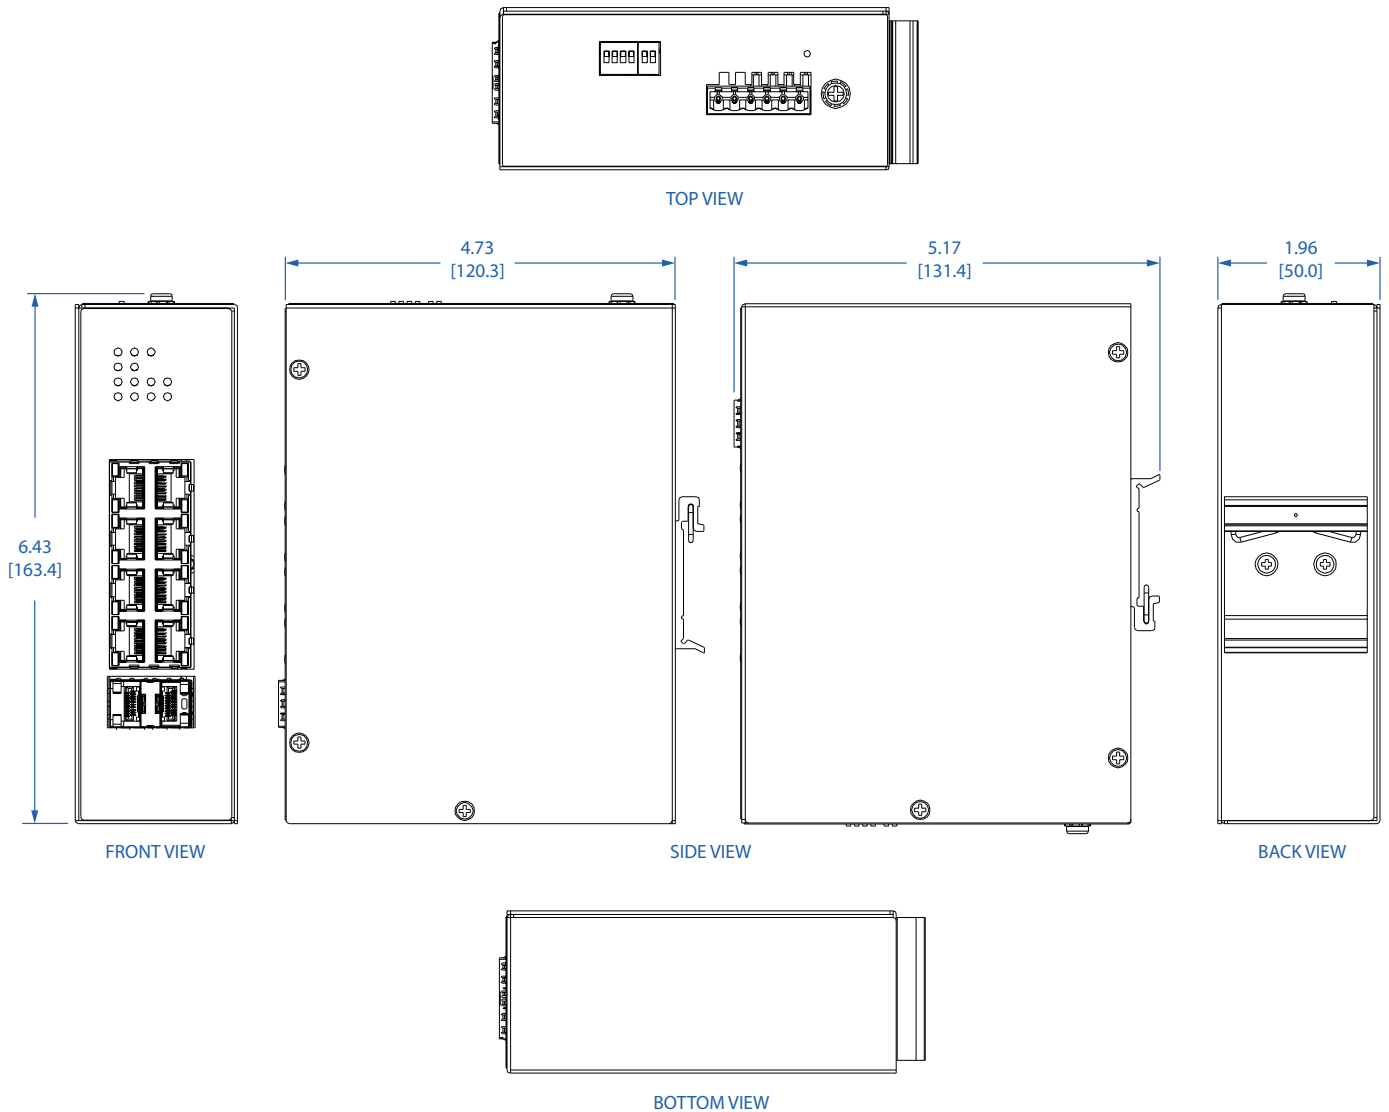

Tripp Lite series 8-Port Lite Managed Industrial Gigabit Ethernet Switch - 10/100/1000 Mbps, PoE+ 30W, 2 GbE SFP Slots, TAA (NGI-S08C2POE8)

Dimensions: INCHES [mm]

Learn more at [Tripplite.Eaton.com](https://www.triplite.com)