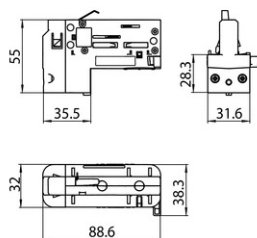

Concord

LYTESPAN PENDANT ASYM 3PHASE ADAPTOR WHT 9209-4/W 2070278

Technical drawings

Data table

GENERAL DATA

Product name	LYTESPAN PENDANT ASYM 3PHASE ADAPTOR WHT 9209-4/W
Technology	Accessory
Accessory type	Electrical
Type of accessory	Pendant adaptor
Mount	Track mounting
General application	Hospitality, Museums & Galleries, Office
ETIM Class	EC002556
Warranty	5 years

ELECTRICAL DATA

Primary Supply/Product voltage - min (V)	220
Primary Supply/Product voltage - max (V)	240
Control gear required	No