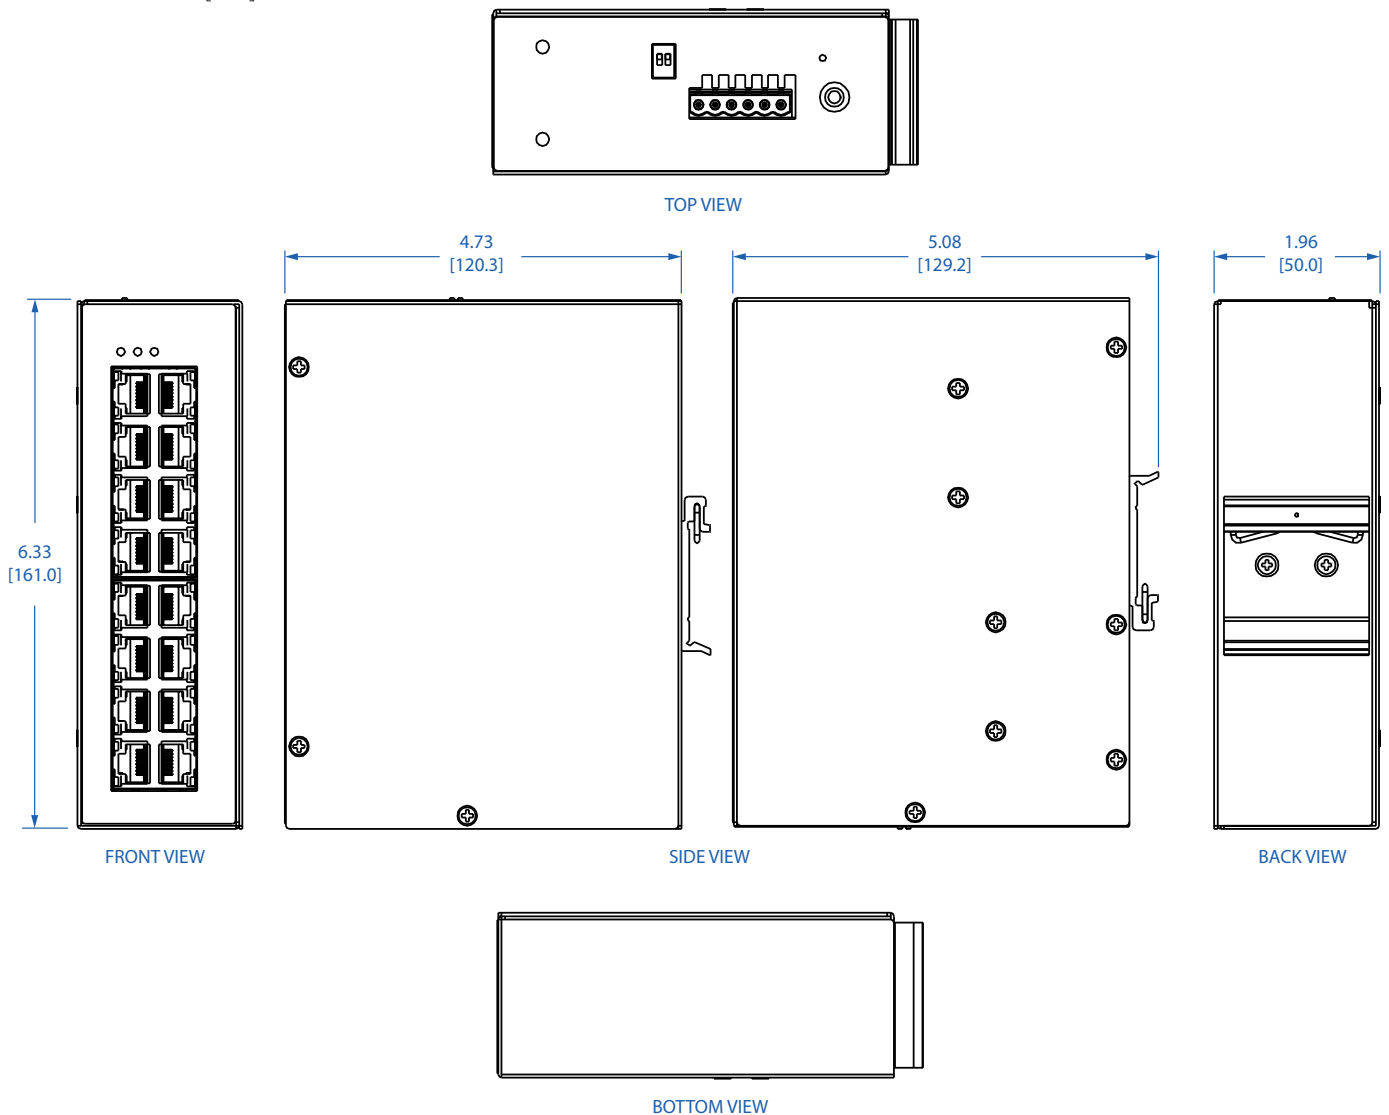

# Tripp Lite series 16-Port Lite Managed Industrial Gigabit Ethernet Switch - 10/100/1000 Mbps, TAA (NGI-S16)

Dimensions: INCHES [mm]

Learn more at [Tripplite.Eaton.com](https://www.tripp-lite.com)