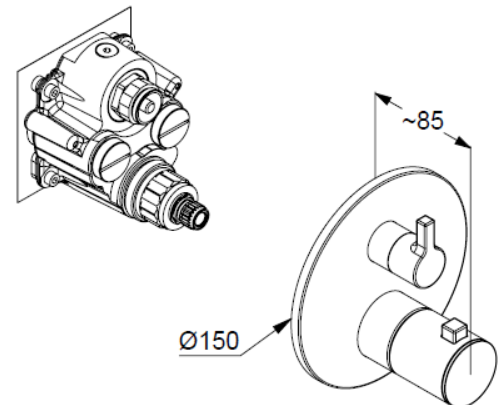

Technische Daten/ Technical Data

KLUDI NOVA FONTE

concealed thermostatic bath-shower mixer
trim set with functional unit
Style: Puristic

Ref.: 208100215

Finishes:

O2 Matt Light Dove

Product description

Manufacturer KLUDI GmbH & Co. KG

Typ: KLUDI NOVA FONTE

concealed thermostatic bath-shower mixer
trim set with functional unit

Ref.: 208100215

concealed thermostatic bath-shower mixer
trim set without pre-installation set
for pre-installation set KLUDI SLIM.BOXX Ref.: 88022
wall mounted
trim set with functional unit
with ceramic shut-off valve 90°/90°
temperature handle with hot water safety at 40°C
optional temperature limiter at 43°C included
flow rate bath at 3 bar 28 l/min.
flow rate shower at 3 bar 24 l/min.
with integrated back flow preventer

Produktabbildung/ Product picture

Maßzeichnung/ Dimensional drawing

Durchfluss/ Flow rate