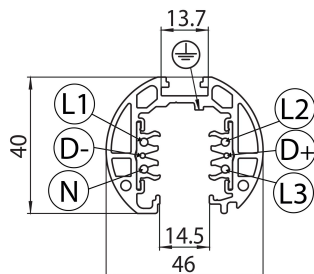

Concord

LYTESPAN ROUND TRACK 4M BLACK 9000-4/B-ST15 2070275

Technical drawings

Data table

GENERAL DATA

Product name	LYTESPAN ROUND TRACK 4M BLACK 9000-4/B-ST15
Technology	Accessory
Accessory type	Electrical
Type of accessory	Track
Housing	Aluminium
Mount	Suspended
General application	Hospitality, Museums & Galleries, Office
ETIM Class	EC000101
Warranty	5 years