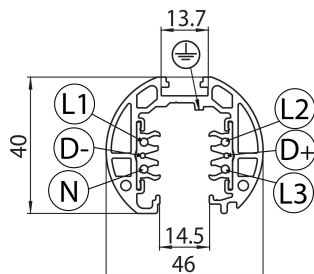

Concord

LYTESPAN ROUND TRACK 3M BLACK 9000-3/B-ST15 2070274

Technical drawings

Data table

GENERAL DATA

Product name	LYTESPAN ROUND TRACK 3M BLACK 9000-3/B-ST15
Technology	Accessory
Accessory type	Electrical
Type of accessory	Track
Housing	Aluminium
Mount	Suspended
General application	Hospitality, Museums & Galleries, Office
ETIM Class	EC000101
Warranty	5 years