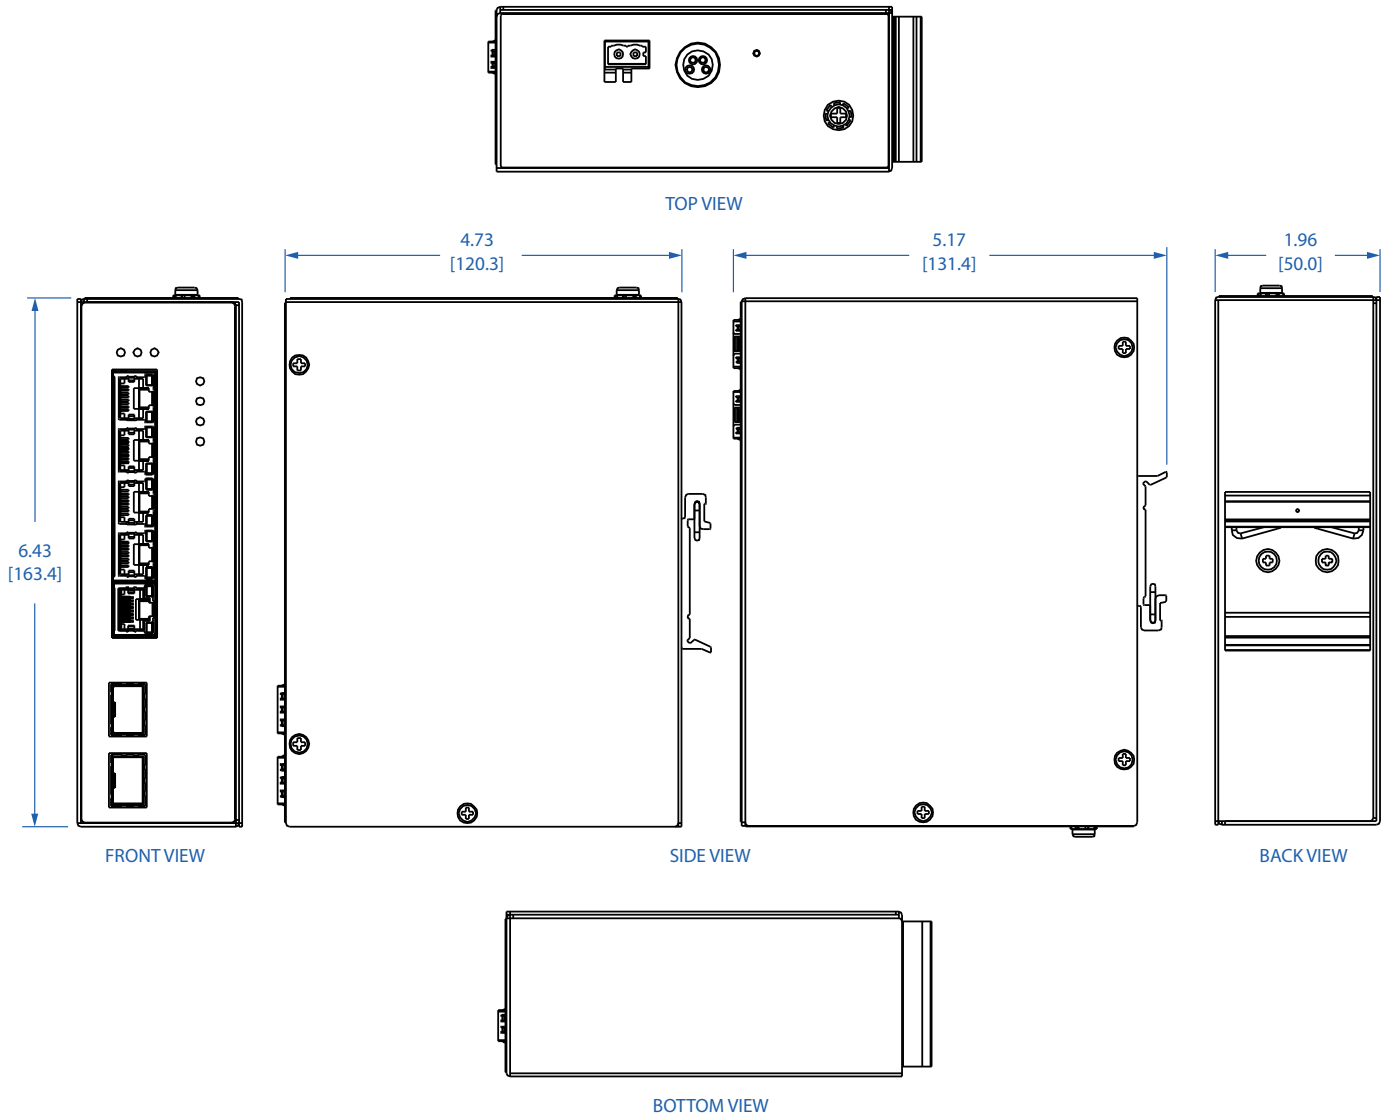

# Tripp Lite series 5-Port Unmanaged Industrial Gigabit Ethernet Switch - 10/100/1000 Mbps, PoE+ 30W, TAA (NGI-U05C2POE4)

Dimensions: INCHES [mm]

Learn more at [Tripplite.Eaton.com](https://www.triplite.com)