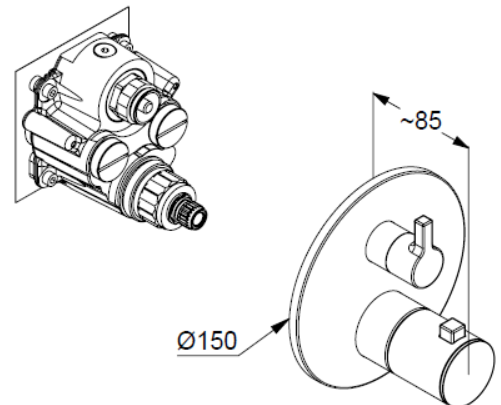

### Product description

Manufacturer KLUDI GmbH & Co. KG

Typ: KLUDI NOVA FONTE

concealed thermostatic bath-shower mixer  
trim set with functional unit

Ref.: 208100315

concealed thermostatic bath-shower mixer  
trim set without pre-installation set  
for pre-installation set KLUDI SLIM.BOXX Ref.: 88022  
wall mounted  
trim set with functional unit  
with ceramic shut-off valve 90°/90°  
temperature handle with hot water safety at 40°C  
optional temperature limiter at 43°C included  
flow rate bath at 3 bar 28 l/min.  
flow rate shower at 3 bar 24 l/min.  
with integrated back flow preventer

### Produktabbildung/ Product picture

### Maßzeichnung/ Dimensional drawing