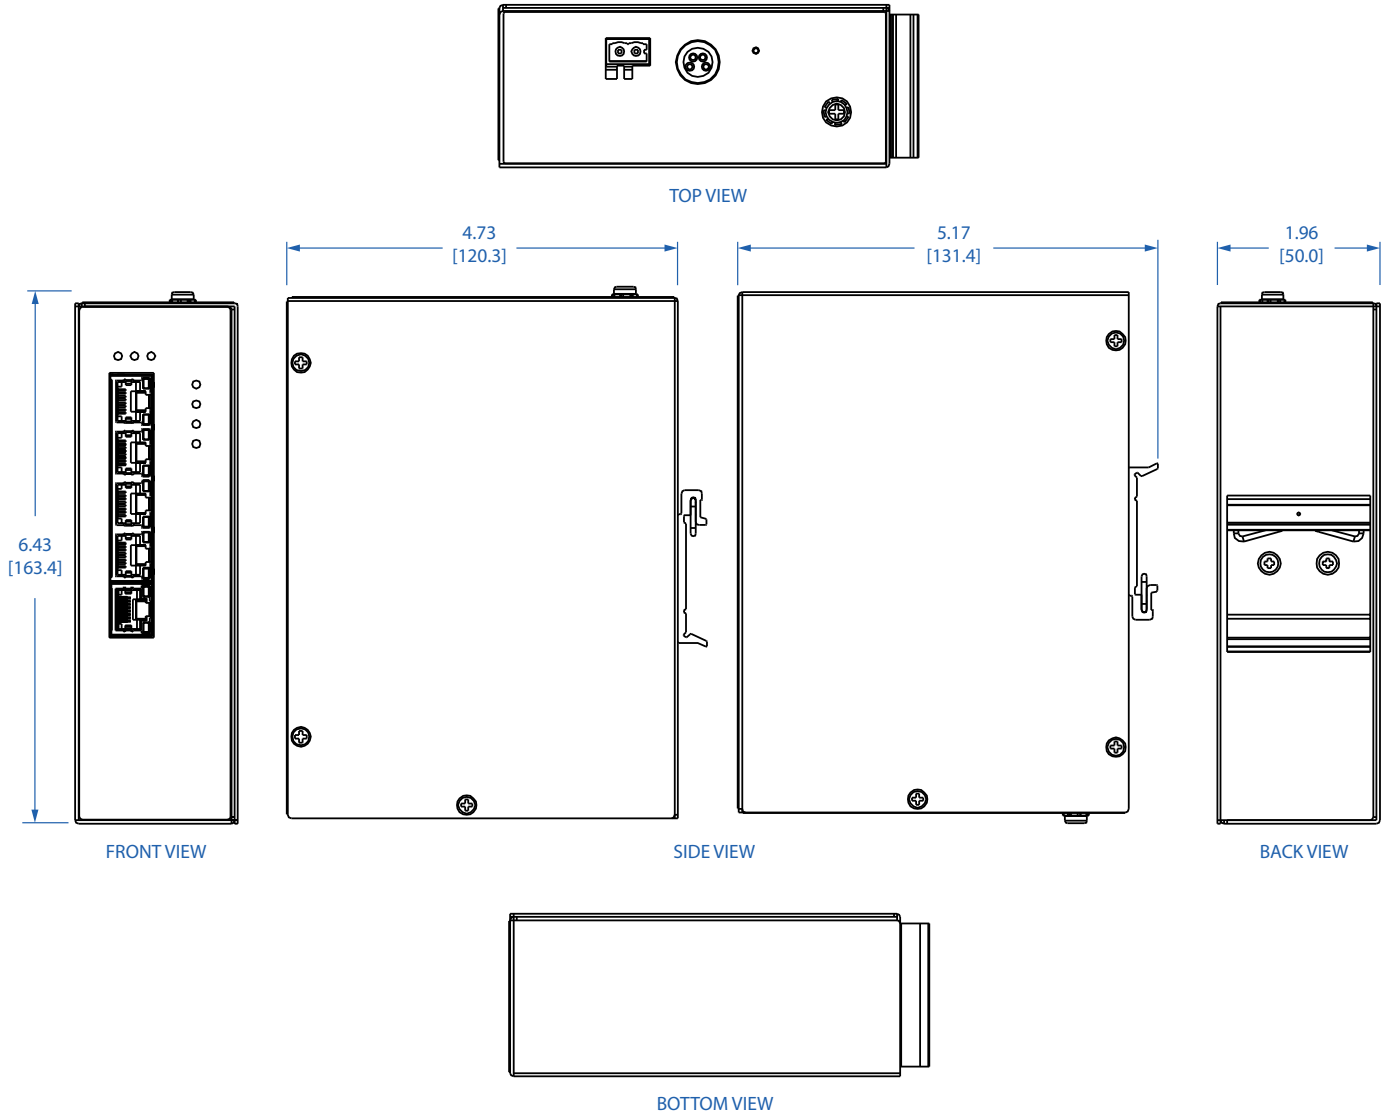

Tripp Lite series 5-Port Unmanaged Industrial Gigabit Ethernet Switch - 10/100/1000 Mbps, PoE+ 30W, TAA (NGI-U05POE4)

Dimensions: INCHES [mm]

Learn more at [Tripplite.Eaton.com](https://www.triplite.com)