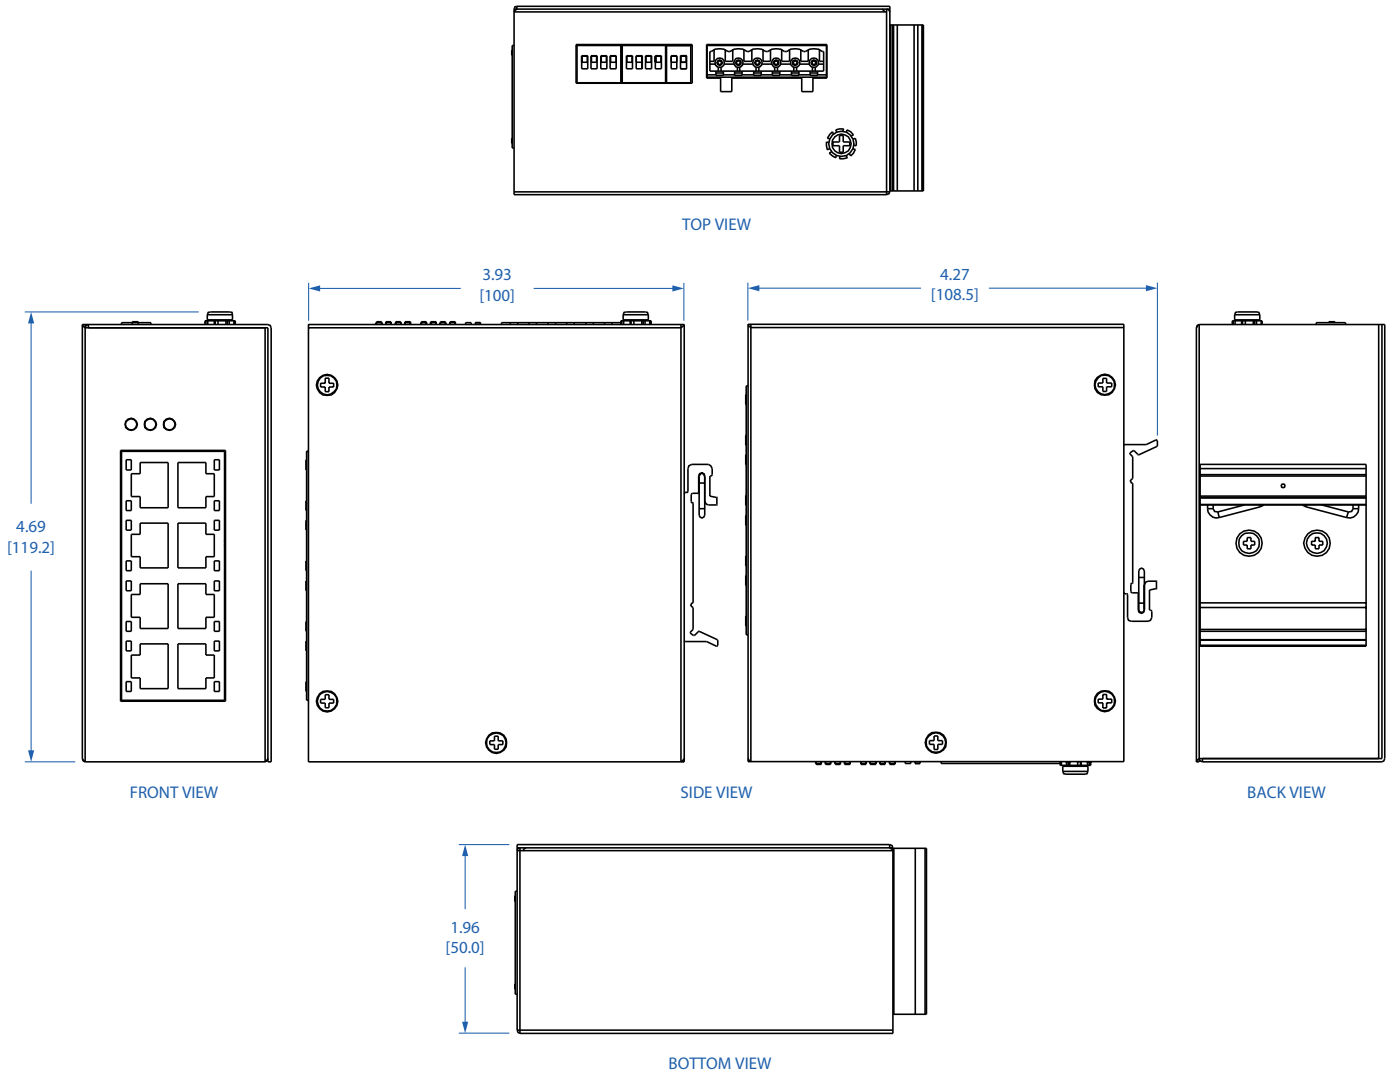

# Tripp Lite series 8-Port Unmanaged Industrial Gigabit Ethernet Switch - 10/100/1000 Mbps, TAA (NGI-U08)

Dimensions: INCHES [mm]

Learn more at [Tripplite.Eaton.com](https://www.tripp-lite.com)