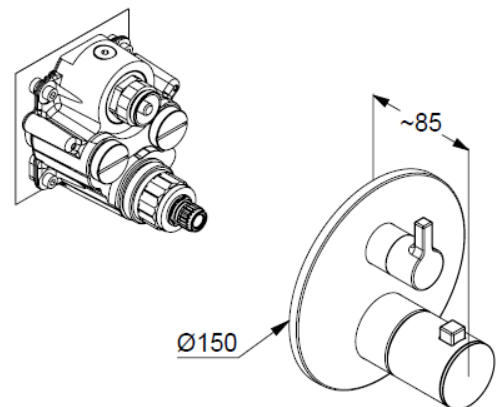

Technische Daten/ Technical Data

KLUDI NOVA FONTE

concealed thermostatic bath-shower mixer
trim set with functional unit
Style: Puristic

Ref.: 208100415

Finishes:

O4 Matt Light Blue

Product description

Manufacturer KLUDI GmbH & Co. KG

Typ: KLUDI NOVA FONTE

concealed thermostatic bath-shower mixer
trim set with functional unit

Ref.: 208100415

concealed thermostatic bath-shower mixer
trim set without pre-installation set
for pre-installation set KLUDI SLIM.BOXX Ref.: 88022
wall mounted
trim set with functional unit
with ceramic shut-off valve 90°/90°
temperature handle with hot water safety at 40°C
optional temperature limiter at 43°C included
flow rate bath at 3 bar 28 l/min.
flow rate shower at 3 bar 24 l/min.
with integrated back flow preventer

Produktabbildung/ Product picture

Maßzeichnung/ Dimensional drawing

Durchfluss/ Flow rate