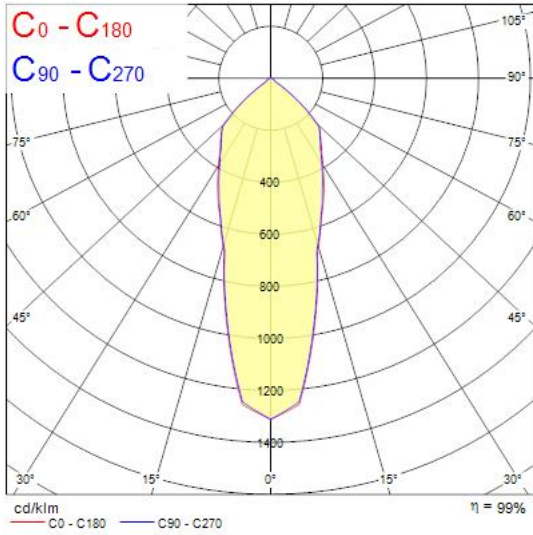

START SPOT SCOOP 4500LM 940 MB WHITE 0060587

Warranty	5 years
Colour Code	940
Useful luminous flux (#use)	4500

Photometry