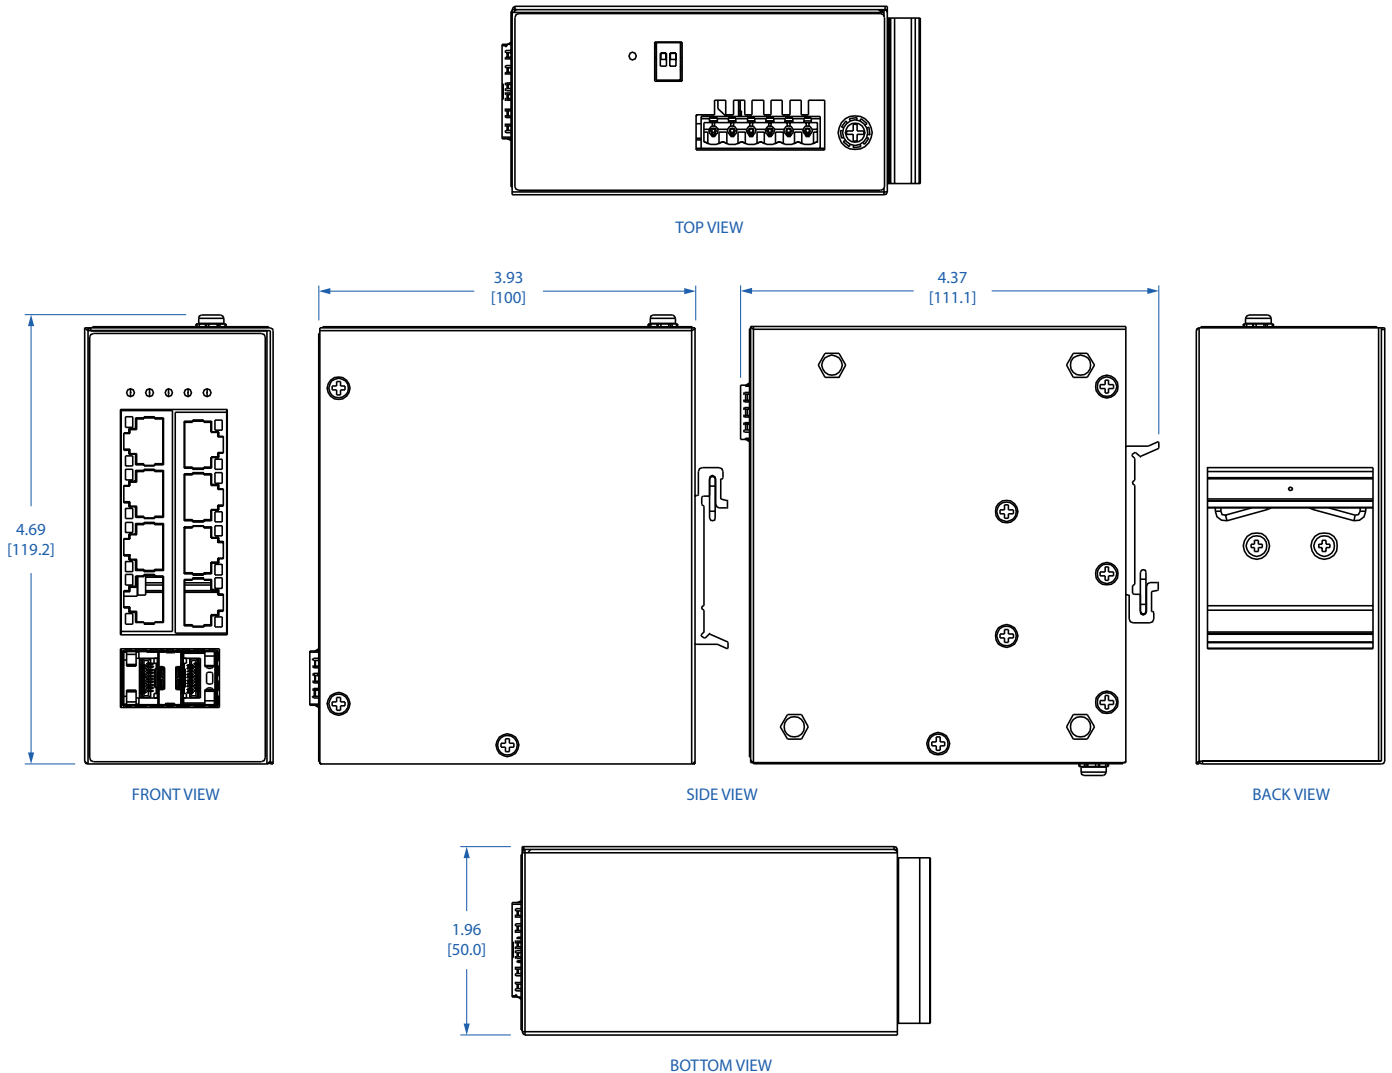

Tripp Lite series 8-Port Unmanaged Industrial Gigabit Ethernet Switch - 10/100/1000 Mbps, 2 GbE SFP Slots, TAA (NGI-U08C2)

Dimensions: INCHES [mm]

Learn more at [Tripplite.Eaton.com](https://www.tripp-lite.com)