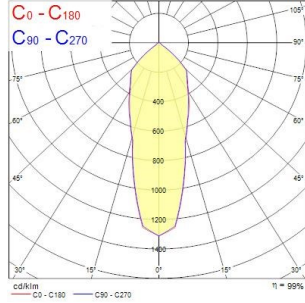

Start Spot Scoop

START SPOT SCOOP 4500LM 940 MB WHITE

0060587

Product features

- Recessed Adjustable Accent Downlight, integrated LED, die cast aluminium body, Ø205mm cut-out, CCT 4000K, SDCM<3, CRI90, 4500lm, total power consumption 48W, resulting in 94lm/W.

PRODUCT OVERVIEW

Product name	START SPOT SCOOP 4500LM 940 MB WHITE
Technology	LED
Housing	Aluminium
Environment	Indoor
General application	Retail
ETIM Class	EC001744
E-number FI	4276984
Warranty	5 years
Useful luminous flux (Fuse)	4500
Fixture luminous flux (lm)	4500
Luminaire efficacy (lm/W)	94
Correlated colour temperature (k)	4000
Colour Code	940
Light colour	Neutral White
CRI (Ra)	90
Colour Variation Initial (SDCM)	SDCM3
Beam Angle (°)	32
Photobiological Risk Group	RG1
Total power consumption (W)	48
Electrical protection	Class II
Dimmable	No
LED Flickering Rate	Medium (21% - 40%)
Housing colour	RAL 9016 - Traffic white / Bezel
IP rating	IP40/20
IK rating	IK03
Product EAN number	5410288605876

PHOTOMETRY

Start Spot Scoop *START SPOT SCOOP 4500LM 940 MB WHITE* 0060587

0.5	0.25 0.25	E:07 2398 E:C90 18.2° 1049 E:C0 18.5° 1067
1.0	0.50 0.50	E:07 5900 E:C90 18.2° 2616 E:C0 18.5° 2611
1.5	0.87 0.88	E:07 2622 E:C90 18.2° 1342 E:C0 18.5° 1198
2.0	1.16 1.16	E:07 1478 E:C90 18.2° 854 E:C0 18.5° 851
2.5	1.46 1.46	E:07 944 E:C90 18.2° 618 E:C0 18.5° 618
3.0	1.74 1.73	E:07 688 E:C90 18.2° 501 E:C0 18.5° 503

Distance [m] Core diameter [m] Illuminance [lx]

— C0 - C180 (Half beam angle: 33.5°)
 — C90 - C270 (Half beam angle: 32.4°)

TECHNICAL DRAWINGS