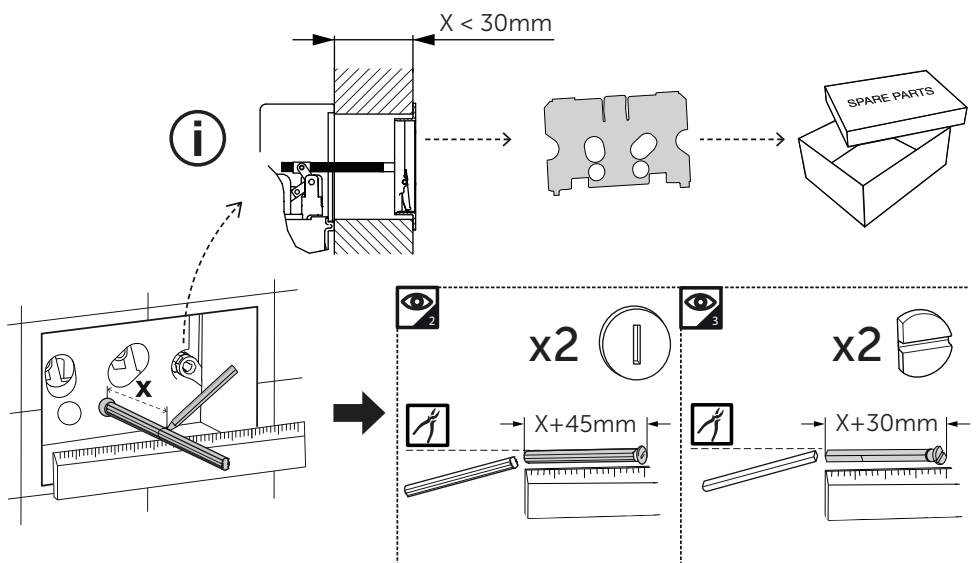

(dimensions in millimeters)

WC FRAME/CISTERN 150

WC FRAME / CISTERN 80

WC FRAME / CISTERN 120

1 A

TOP

1 B

FRONT