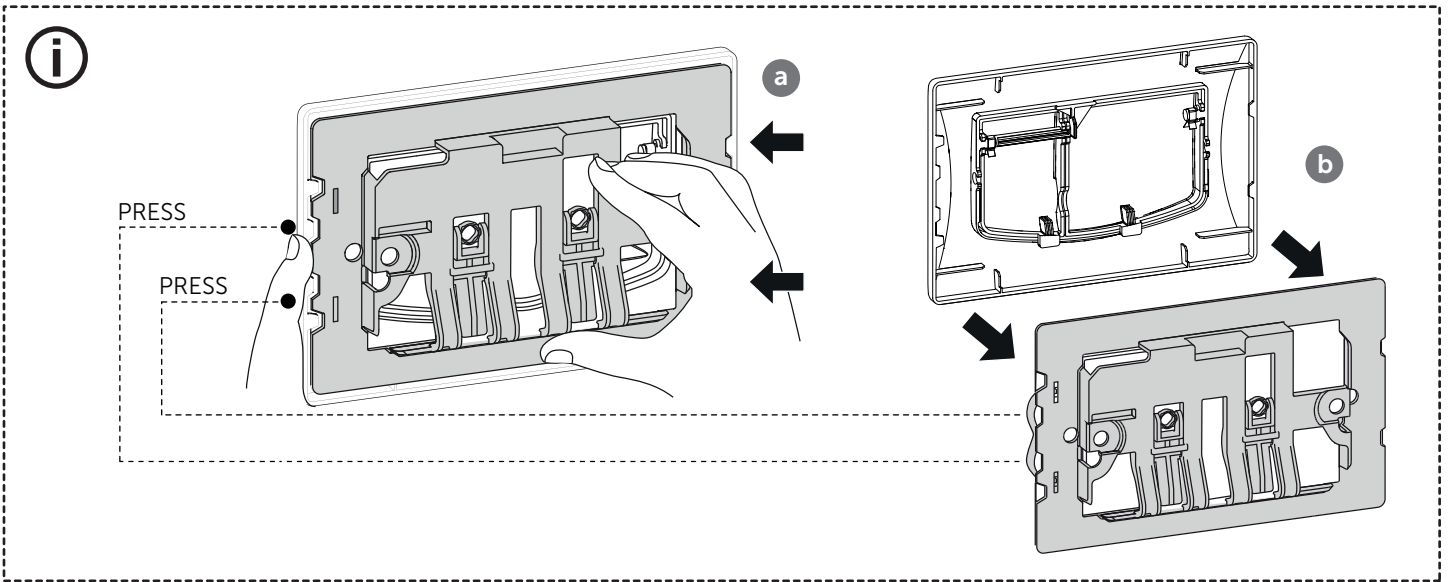

(dimensions in millimeters)

WC FRAME/CISTERN 150

WC FRAME / CISTERN 80

WC FRAME / CISTERN 120

1 A

TOP

1 B

FRONT