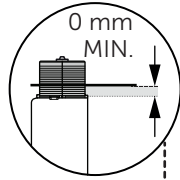

(dimensions in millimeters)

WC FRAME/CISTERN 150

WC FRAME / CISTERN 80

WC FRAME / CISTERN 120

1 A

TOP

1 B

FRONT