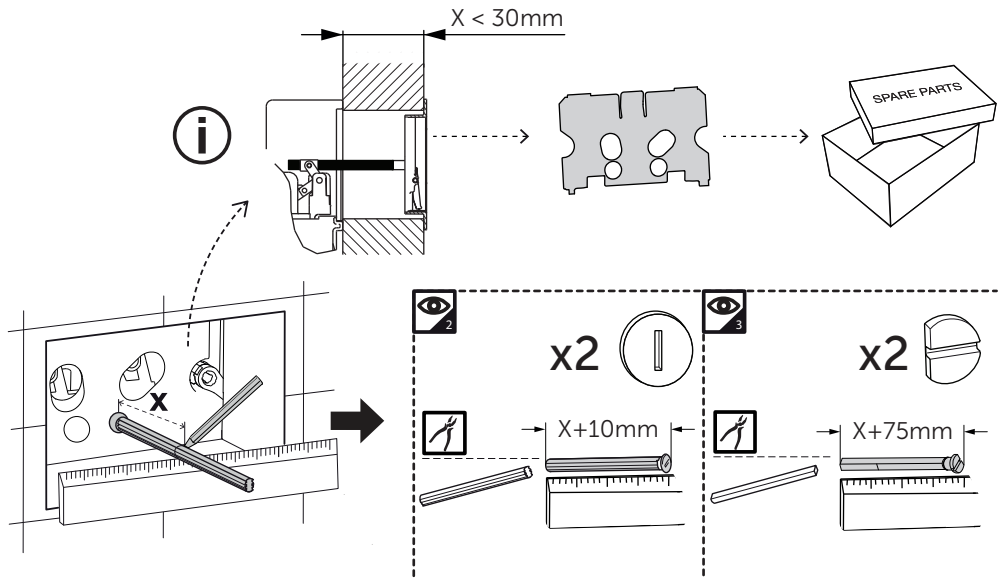

(dimensions in millimeters)

WC FRAME/CISTERN 150

WC FRAME / CISTERN 80

WC FRAME / CISTERN 120

1 A

TOP

1 B

FRONT