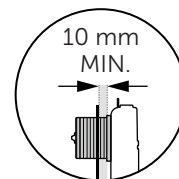

(dimensions in millimeters)

WC FRAME/CISTERN 150

WC FRAME / CISTERN 80

WC FRAME / CISTERN 120

1 A

TOP

1 B

FRONT