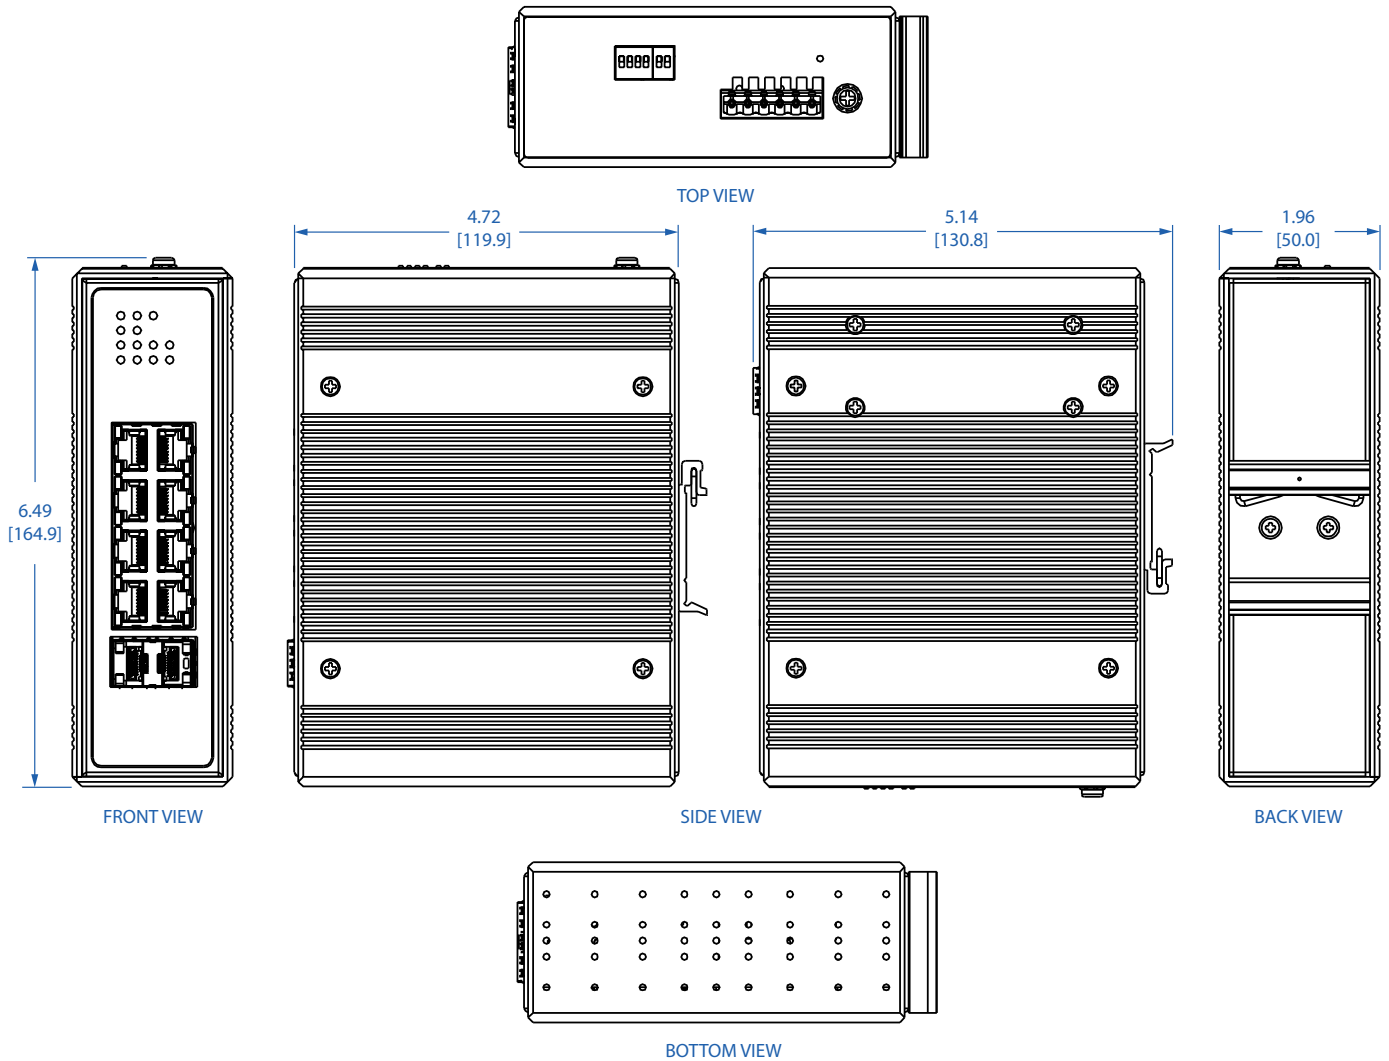

# Tripp Lite series 8-Port Unmanaged Industrial Gigabit Ethernet Switch - 10/100/1000 Mbps, 2 GbE SFP Slots, TAA (NGI-U08C2POE8)

Dimensions: INCHES [mm]

Learn more at [Tripplite.Eaton.com](https://www.triplite.com)