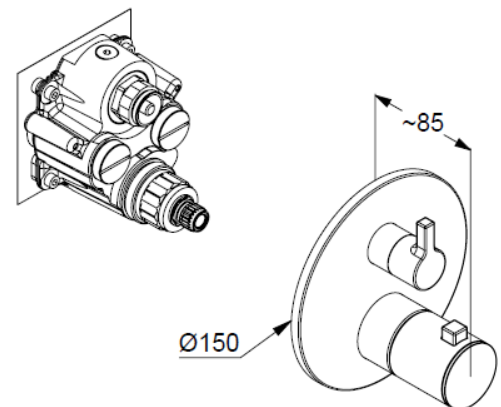

Typ: KLUDI NOVA FONTE

concealed thermostatic bath-shower mixer  
trim set with functional unit

Ref.: 208100515

concealed thermostatic bath-shower mixer  
trim set without pre-installation set  
for pre-installation set KLUDI SLIM.BOXX Ref.: 88022  
wall mounted  
trim set with functional unit  
with ceramic shut-off valve 90°/90°  
temperature handle with hot water safety at 40°C  
optional temperature limiter at 43°C included  
flow rate bath at 3 bar 28 l/min.  
flow rate shower at 3 bar 24 l/min.  
with integrated back flow preventer

### Produktabbildung/ Product picture

### Maßzeichnung/ Dimensional drawing