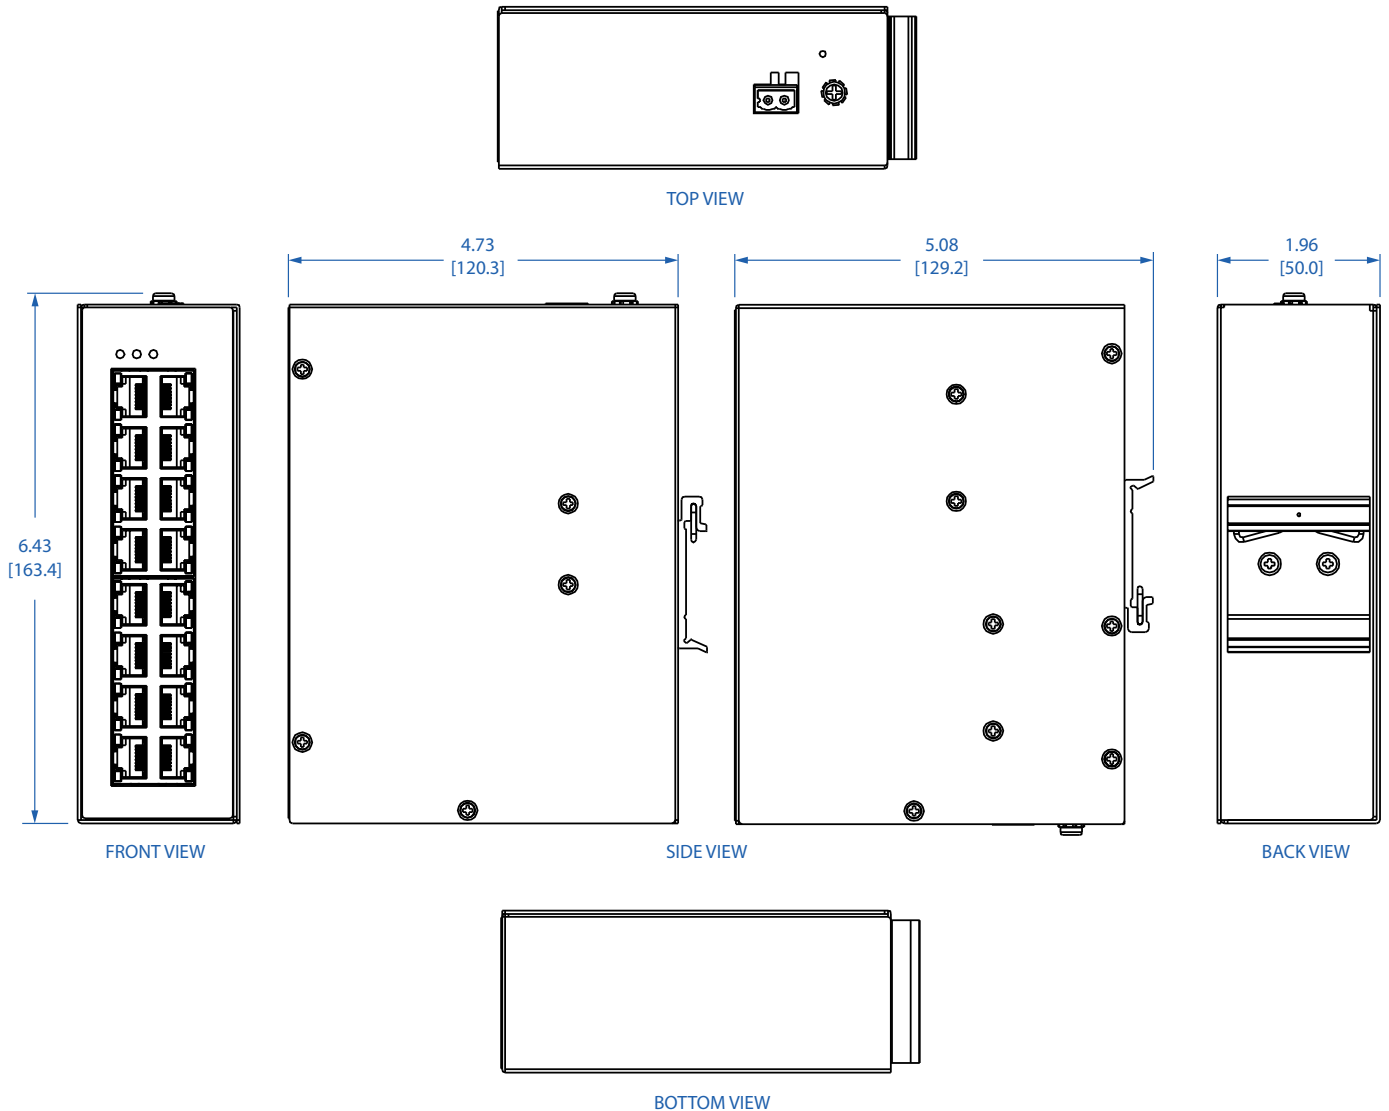

Tripp Lite series 16-Port Unmanaged Industrial Gigabit Ethernet Switch - 10/100/1000 Mbps, TAA (NGI-U16)

Dimensions: INCHES [mm]

Learn more at [Tripplite.Eaton.com](https://www.tripp-lite.com)