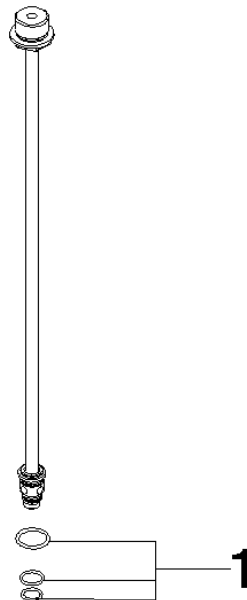

90 28 22 605 01

	Brushed Platinum	90 28 22 605 01-06
	Chrome	90 28 22 605 01-00
	Matte Black	90 28 22 605 01-33
	Brushed Champagne (22kt Gold)	90 28 22 605 01-46
	Champagne (22kt Gold)	90 28 22 605 01-47
	Brushed Chrome	90 28 22 605 01-93

Connection Distributor for AQUAHALO - Brushed Platinum

SPARE PARTS

90 28 22 605 01

Connection Distributor for AQUAHALO - Brushed Platinum

SPARE PARTS

90 28 22 605 01

90 28 22 605 01

Parts for other
finishes can be found
here: [Chrome](#)

Spare parts list

No.	Item Number	Name	Quantity used	Delivery time
1	90 14 10 010 10 90	Seal set for AQUAHALO 17,0 x 2,0 mm -	1.00	14