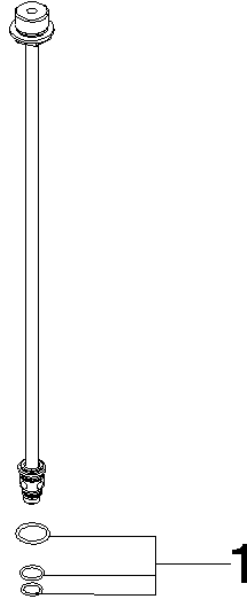

90 28 22 605 01

	Matte Black	90 28 22 605 01-33
	Chrome	90 28 22 605 01-00
	Brushed Platinum	90 28 22 605 01-06
	Brushed Champagne (22kt Gold)	90 28 22 605 01-46
	Champagne (22kt Gold)	90 28 22 605 01-47
	Brushed Chrome	90 28 22 605 01-93

Connection Distributor for AQUAHALO - Matte Black

SPARE PARTS

90 28 22 605 01

Connection Distributor for AQUAHALO - Matte Black

SPARE PARTS

90 28 22 605 01

90 28 22 605 01

Parts for other finishes can be found here: [Chrome](#)

Spare parts list

No.	Item Number	Name	Quantity used	Delivery time
1	90 14 10 010 10 90	Seal set for AQUAHALO 17,0 x 2,0 mm -	1.00	14