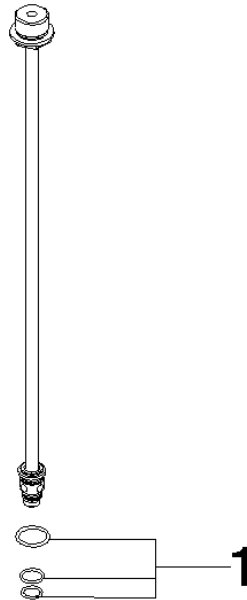

Connection Distributor for AQUAHALO - Brushed Champagne (22kt Gold)

SPARE PARTS

90 28 22 605 01

	Brushed Champagne (22kt Gold)	90 28 22 605 01-46
	Chrome	90 28 22 605 01-00
	Brushed Platinum	90 28 22 605 01-06
	Matte Black	90 28 22 605 01-33
	Champagne (22kt Gold)	90 28 22 605 01-47
	Brushed Chrome	90 28 22 605 01-93

Connection Distributor for AQUAHALO - Brushed Champagne (22kt Gold)

SPARE PARTS

90 28 22 605 01

Connection Distributor for AQUAHALO - Brushed Champagne (22kt Gold)

SPARE PARTS

90 28 22 605 01

90 28 22 605 01

Parts for other finishes can be found here: [Chrome](#)

Spare parts list

No.	Item Number	Name	Quantity used	Delivery time
1	90 14 10 010 10 90	Seal set for AQUAHALO 17,0 x 2,0 mm -	1.00	14