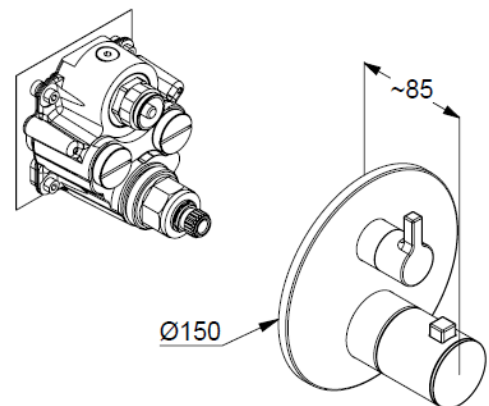

### Product description

Manufacturer KLUDI GmbH & Co. KG

Typ: KLUDI NOVA FONTE

concealed thermostatic shower mixer  
trim set with functional unit

Ref.: 208853915

concealed thermostatic shower mixer  
trim set without pre-installation set  
for pre-installation set KLUDI SLIM.BOXX Ref.: 88022  
wall mounted  
trim set with functional unit  
with ceramic shut-off valve 90°  
temperature handle with hot water safety at 40°C  
flow rate at 3 bar 28 l/min.  
with integrated back flow preventer

### Produktabbildung/ Product picture

### Maßzeichnung/ Dimensional drawing