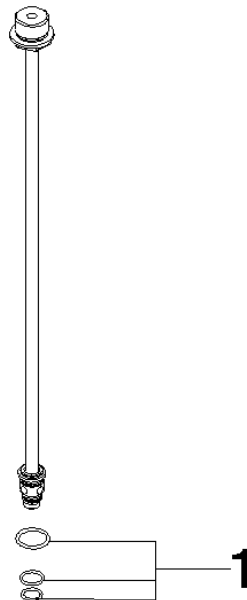

90 28 22 605 01

	Champagne (22kt Gold)	90 28 22 605 01-47
	Chrome	90 28 22 605 01-00
	Brushed Platinum	90 28 22 605 01-06
	Matte Black	90 28 22 605 01-33
	Brushed Champagne (22kt Gold)	90 28 22 605 01-46
	Brushed Chrome	90 28 22 605 01-93

Connection Distributor for AQUAHALO - Champagne (22kt Gold)

SPARE PARTS

90 28 22 605 01

Connection Distributor for AQUAHALO - Champagne (22kt Gold)

SPARE PARTS

90 28 22 605 01

90 28 22 605 01

Parts for other
finishes can be found
here: [Chrome](#)

Spare parts list

No.	Item Number	Name	Quantity used	Delivery time
1	90 14 10 010 10 90	Seal set for AQUAHALO 17,0 x 2,0 mm -	1.00	14