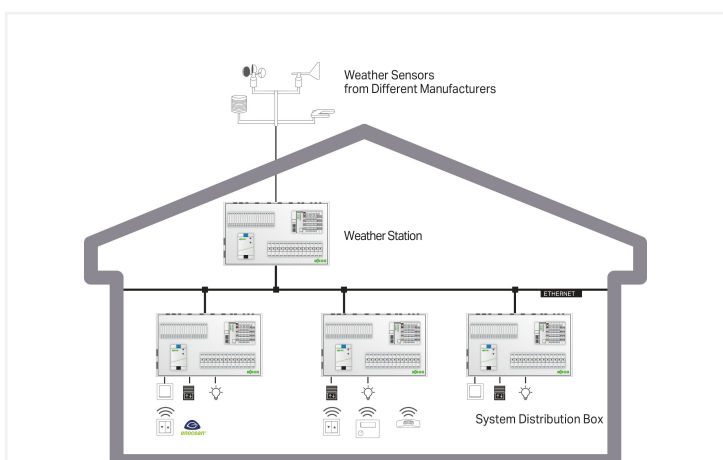

Similar to illustration

Delivery

License generation	DRM
--------------------	-----

Commercial data

ETIM 9.0	EC002537
ETIM 8.0	EC002537
PU (SPU)	1 pcs
Packaging type	not specified
GTIN	4066966237405
Customs tariff number	88888888888