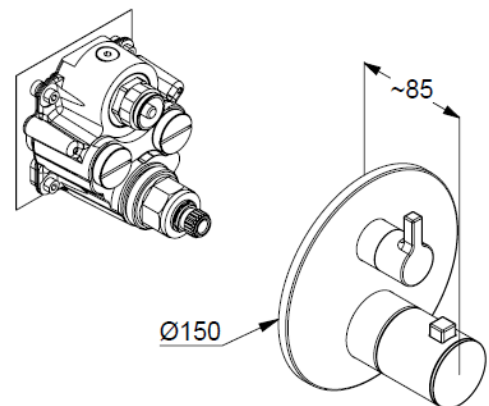

Technische Daten/ Technical Data

KLUDI NOVA FONTE

concealed thermostatic shower mixer
trim set with functional unit
Style: Puristic

Ref.: 208855315

Finishes:
53 matt white

Product description

Manufacturer KLUDI GmbH & Co. KG

Typ: KLUDI NOVA FONTE

concealed thermostatic shower mixer
trim set with functional unit

Ref.: 208855315

concealed thermostatic shower mixer
trim set without pre-installation set
for pre-installation set KLUDI SLIM.BOXX Ref.: 88022
wall mounted
trim set with functional unit
with ceramic shut-off valve 90°
temperature handle with hot water safety at 40°C
flow rate at 3 bar 28 l/min.
with integrated back flow preventer

Produktabbildung/ Product picture

Maßzeichnung/ Dimensional drawing

Durchfluss/ Flow rate