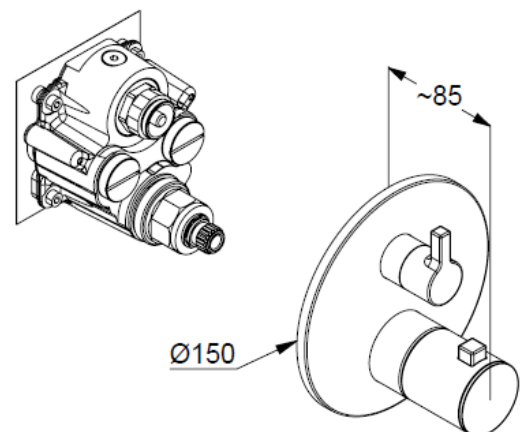

Technische Daten/ Technical Data

KLUDI NOVA FONTE

concealed thermostatic shower mixer
trim set with functional unit
Style: Puristic

Ref.: 20885N015

Finishes:

NO Brushed Gold (18) PVD

Product description

Manufacturer KLUDI GmbH & Co. KG

Typ: KLUDI NOVA FONTE

concealed thermostatic shower mixer
trim set with functional unit

Ref.: 20885N015

concealed thermostatic shower mixer
trim set without pre-installation set
for pre-installation set KLUDI SLIM.BOXX Ref.: 88022
wall mounted
trim set with functional unit
with ceramic shut-off valve 90°
temperature handle with hot water safety at 40°C
flow rate at 3 bar 28 l/min.
with integrated back flow preventer

Produktabbildung/ Product picture

Maßzeichnung/ Dimensional drawing

Durchfluss/ Flow rate