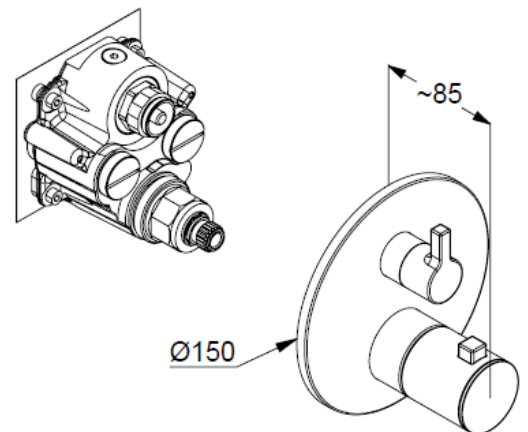

Technische Daten/ Technical Data

KLUDI NOVA FONTE

concealed thermostatic shower mixer
trim set with functional unit
Style: Puristic

Ref.: 20885N115

Finishes:

N1 Brushed Bronze PVD

Product description

Manufacturer KLUDI GmbH & Co. KG

Typ: KLUDI NOVA FONTE

concealed thermostatic shower mixer
trim set with functional unit

Ref.: 20885N115

concealed thermostatic shower mixer
trim set without pre-installation set
for pre-installation set KLUDI SLIM.BOXX Ref.: 88022
wall mounted
trim set with functional unit
with ceramic shut-off valve 90°
temperature handle with hot water safety at 40°C
flow rate at 3 bar 28 l/min.
with integrated back flow preventer

Produktabbildung/ Product picture

Maßzeichnung/ Dimensional drawing

Durchfluss/ Flow rate