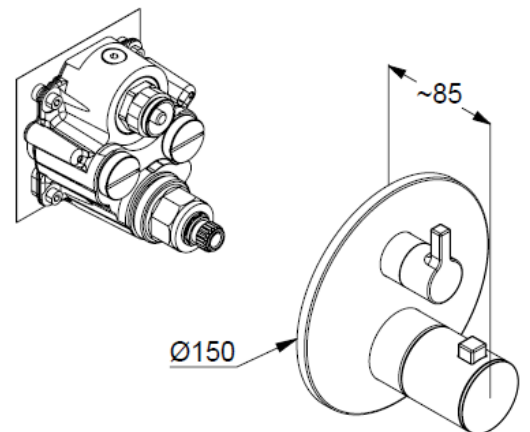

Technische Daten/ Technical Data

KLUDI NOVA FONTE

concealed thermostatic shower mixer
trim set with functional unit
Style: Puristic

Ref.: 20885N215

Finishes:

N2 Brushed Gunmetal PVD

Product description

Manufacturer KLUDI GmbH & Co. KG

Typ: KLUDI NOVA FONTE

concealed thermostatic shower mixer
trim set with functional unit

Ref.: 20885N215

concealed thermostatic shower mixer
trim set without pre-installation set
for pre-installation set KLUDI SLIM.BOXX Ref.: 88022
wall mounted
trim set with functional unit
with ceramic shut-off valve 90°
temperature handle with hot water safety at 40°C
flow rate at 3 bar 28 l/min.
with integrated back flow preventer

Produktabbildung/ Product picture

Maßzeichnung/ Dimensional drawing

Durchfluss/ Flow rate