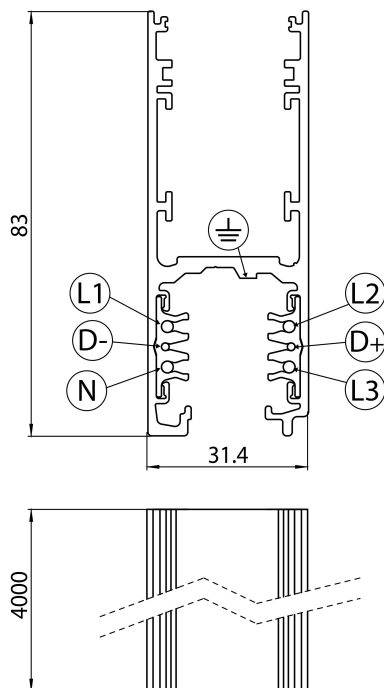

Concord

LYTESPAN H-TRACK DOUBLE 4M BLACK 9000-4/B-H 2070264

Features

- Lytespan H-Track - 3 circuit track + 2 circuit control L1/L2/L3/Neutral/ground 16A/440V + D+/D- 2x1A/50V FELV AC, DALI, DMX, 1-10V etc. compatible, circuits can be controlled individually, aluminum body, suitable for surface and suspended installation, 4000 x 31.4 x 83 mm (L x W x H), black (RAL 9005).

Product Overview

Product name	LYTESPAN H-TRACK DOUBLE 4M BLACK 9000-4/B-H
Technology	Accessory
Housing	Aluminium
Mount	Suspended, Ceiling surface mounting
General application	Hospitality, Museums & Galleries, Office
ETIM Class	EC000101
Electrical protection	Class I
Housing colour	RAL 9005 - Jet black
Product EAN number	5025768702640
Warranty	5 years

Concord

LYTESPAN H-TRACK DOUBLE 4M BLACK 9000-4/B-H 2070264

Technical drawings

Data table

GENERAL DATA

Product name	LYTESPAN H-TRACK DOUBLE 4M BLACK 9000-4/B-H
Technology	Accessory
Accessory type	Electrical
Type of accessory	Track
Housing	Aluminium
Mount	Suspended, Ceiling surface mounting
General application	Hospitality, Museums & Galleries, Office
ETIM Class	EC000101
Warranty	5 years

PHYSICAL DATA

Housing colour	RAL 9005 - Jet black
Nominal Product Length (mm)	4000
Nominal Product Width (mm)	31.4
Nominal Product Height (mm)	83
Weight (kg)	6.4

PACKAGING

Product EAN number	5025768702640
Packaging single length / height (cm)	406.0
Packaging single width (cm)	6.2
Packaging single depth (cm)	6.2
DUN14 (outer)	05025768702640
Units per outer package	1
Packaging outer length / height (cm)	406.0
Packaging outer width (cm)	6.2
Packaging outer depth (cm)	6.2