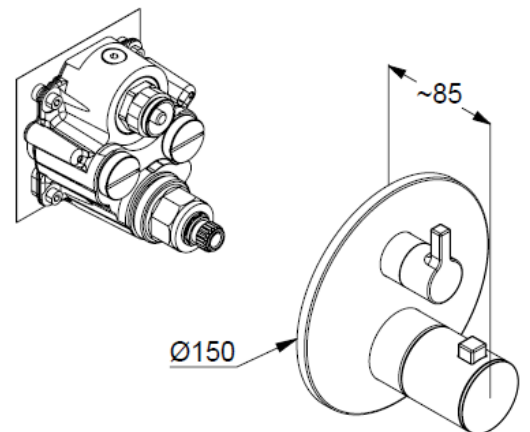

Technische Daten/ Technical Data

KLUDI NOVA FONTE

concealed thermostatic shower mixer
trim set with functional unit
Style: Puristic

Ref.: 20885N515

Finishes:

N5 Stainless Brushed Nickel PVD

Product description

Manufacturer KLUDI GmbH & Co. KG

Typ: KLUDI NOVA FONTE

concealed thermostatic shower mixer
trim set with functional unit

Ref.: 20885N515

concealed thermostatic shower mixer
trim set without pre-installation set
for pre-installation set KLUDI SLIM.BOXX Ref.: 88022
wall mounted
trim set with functional unit
with ceramic shut-off valve 90°
temperature handle with hot water safety at 40°C
flow rate at 3 bar 28 l/min.
with integrated back flow preventer

Produktabbildung/ Product picture

Maßzeichnung/ Dimensional drawing

Durchfluss/ Flow rate