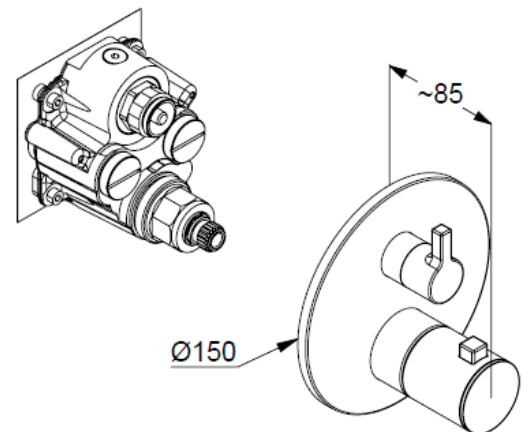

Maßzeichnung/ Dimensional drawing