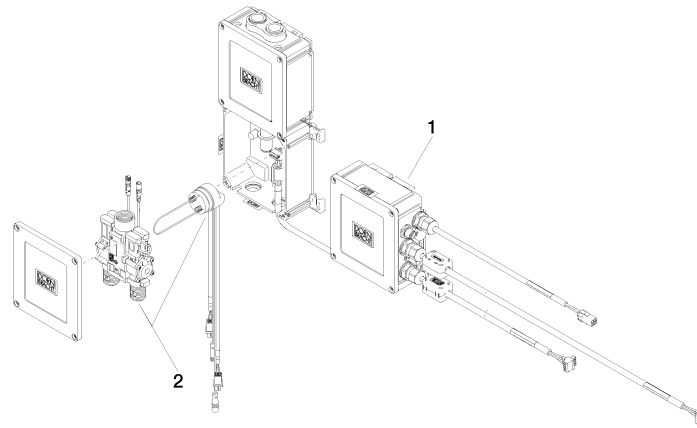

90 11 11 061 00 90

eVALVE Control unit System box -

SPARE PARTS

90 11 11 061 00 90

eVALVE Control unit System box -

SPARE PARTS

90 11 11 061 00 90

90 11 11 061 00 90

Spare parts list

| No. | Item Number | Name | Quantity used | Delivery time |
|-----|--------------------|---|---------------|---------------|
| 1 | 90 11 11 081 01 90 | system box for washstand eSET - | 1.00 | 20 |
| 2 | 90 30 50 089 02 90 | eVALVE Valve for low flow with controller + diverter electronics Surface-mounted 85 x 41 x 167 mm - | 1.00 | 14 |