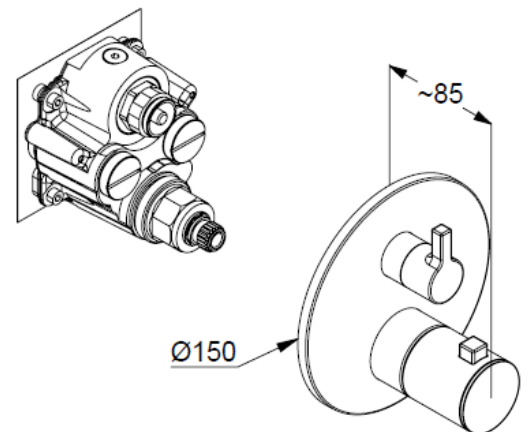

Technische Daten/ Technical Data

KLUDI NOVA FONTE

concealed thermostatic shower mixer
trim set with functional unit
Style: Puristic

Ref.: 208850215

Finishes:

O2 Matt Light Dove

Product description

Manufacturer KLUDI GmbH & Co. KG

Typ: KLUDI NOVA FONTE

concealed thermostatic shower mixer
trim set with functional unit

Ref.: 208850215

concealed thermostatic shower mixer
trim set without pre-installation set
for pre-installation set KLUDI SLIM.BOXX Ref.: 88022
wall mounted
trim set with functional unit
with ceramic shut-off valve 90°
temperature handle with hot water safety at 40°C
flow rate at 3 bar 28 l/min.
with integrated back flow preventer

Produktabbildung/ Product picture

Maßzeichnung/ Dimensional drawing

Durchfluss/ Flow rate