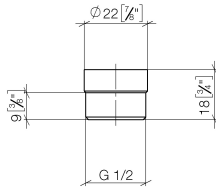

**Adapter for shower outlet 3/8" x 1/2" - Matte Black**

SERIES-VARIOUS

12 202 979 Product version from 10/1/2023

- adapter M 20 x 1 female thread x 1/2" male thread for the connection of a shower hose 1/2" female thread

12 202 979 Product version from 10/1/2023

mm [inches]

12 202 979 Product version from 10/1/2023

Parts for other finishes can be found here: [Chrome](#)

**Spare parts list**

No.	Item Number	Name	Quantity used	Delivery time
2	09 24 03 141 20-33	Connection Adapter for wall elbow Ø 22 x 17 mm - Matte Black	1.00	40
1	09 23 01 039 90	Sieve seal Ø 19 x 5,5 mm -	1.00	14