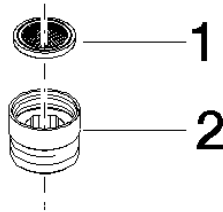

**Adapter for shower outlet 3/8" x 1/2" - Matte Black**

SERIES-VARIOUS

12 202 979 Product version from 10/1/2023

- adapter M 20 x 1 female thread x 1/2" male thread for the connection of a shower hose 1/2" female thread

	Matte Black	12 202 979-33
	Chrome	12 202 979-00
	Brushed Platinum	12 202 979-06
	Platinum	12 202 979-08
	Dark Chrome	12 202 979-19
	Light Gold (PVD)	12 202 979-26
	Brushed Light Gold (PVD)	12 202 979-27
	Brushed Durabrass (23kt Gold)	12 202 979-28
	Brushed Gold (PVD)	12 202 979-37
	Brushed Dark Brass (PVD)	12 202 979-39
	Brushed Bronze (PVD)	12 202 979-42
	Brushed Dark Bronze (PVD)	12 202 979-43
	Brushed Champagne (22kt Gold)	12 202 979-46
	Champagne (22kt Gold)	12 202 979-47
	Brushed Chrome	12 202 979-93
	Brushed Dark Platinum	12 202 979-99

12 202 979 Product version from 10/1/2023

mm [inches]

12 202 979 Product version from 10/1/2023

Parts for other finishes can be found here: [Chrome](#)

**Spare parts list**

No.	Item Number	Name	Quantity used	Delivery time
2	09 24 03 141 20-33	Connection Adapter for wall elbow Ø 22 x 17 mm - Matte Black	1.00	40
1	09 23 01 039 90	Sieve seal Ø 19 x 5,5 mm -	1.00	14