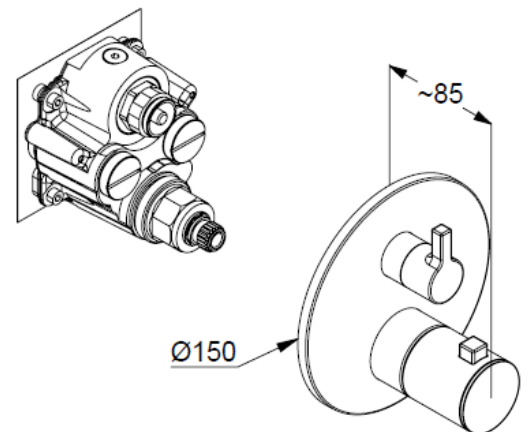

Technische Daten/ Technical Data

KLUDI NOVA FONTE

concealed thermostatic shower mixer
trim set with functional unit
Style: Puristic

Ref.: 208850315

Finishes:

O3 Matt Teal Blue

Product description

Manufacturer KLUDI GmbH & Co. KG

Typ: KLUDI NOVA FONTE

concealed thermostatic shower mixer
trim set with functional unit

Ref.: 208850315

concealed thermostatic shower mixer
trim set without pre-installation set
for pre-installation set KLUDI SLIM.BOXX Ref.: 88022
wall mounted
trim set with functional unit
with ceramic shut-off valve 90°
temperature handle with hot water safety at 40°C
flow rate at 3 bar 28 l/min.
with integrated back flow preventer

Produktabbildung/ Product picture

Maßzeichnung/ Dimensional drawing

Durchfluss/ Flow rate