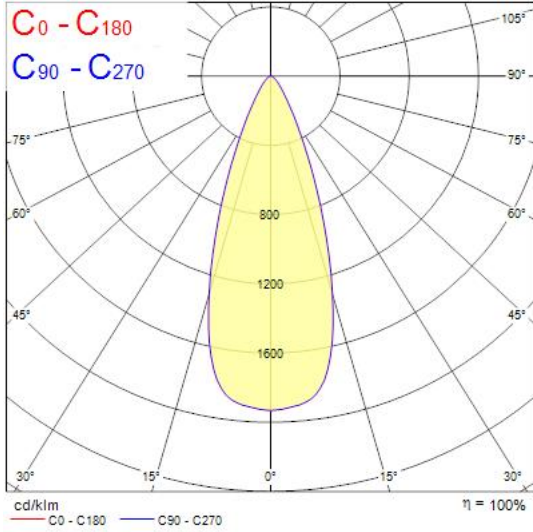

Photometry