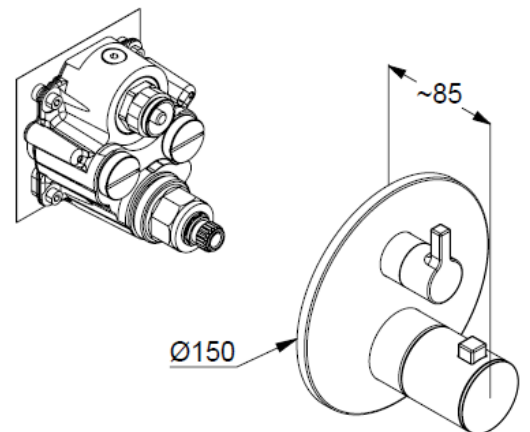

Technische Daten/ Technical Data

KLUDI NOVA FONTE

concealed thermostatic shower mixer
trim set with functional unit
Style: Puristic

Ref.: 208850415

Finishes:

O4 Matt Light Blue

Product description

Manufacturer KLUDI GmbH & Co. KG

Typ: KLUDI NOVA FONTE

concealed thermostatic shower mixer
trim set with functional unit

Ref.: 208850415

concealed thermostatic shower mixer
trim set without pre-installation set
for pre-installation set KLUDI SLIM.BOXX Ref.: 88022
wall mounted
trim set with functional unit
with ceramic shut-off valve 90°
temperature handle with hot water safety at 40°C
flow rate at 3 bar 28 l/min.
with integrated back flow preventer

Produktabbildung/ Product picture

Maßzeichnung/ Dimensional drawing

Durchfluss/ Flow rate