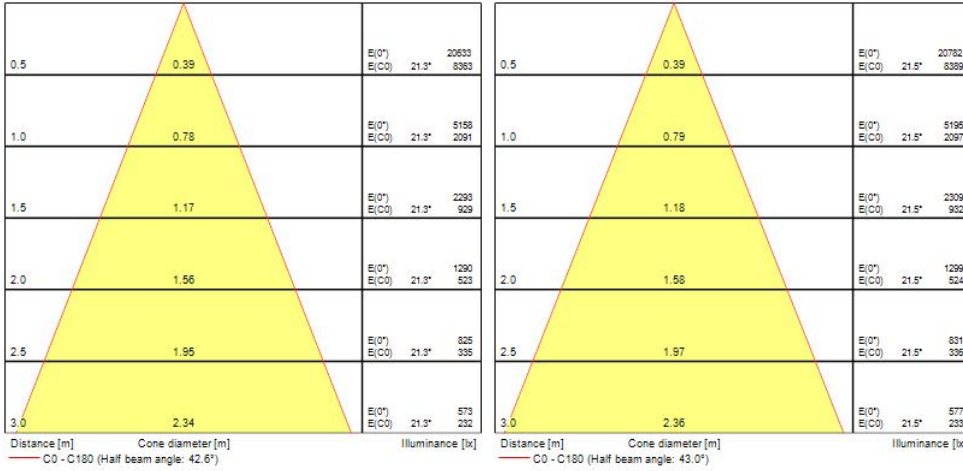

LUDOSPOT 111 HOUSING SQUARE RECT X1 CARDAN WHT 0005339