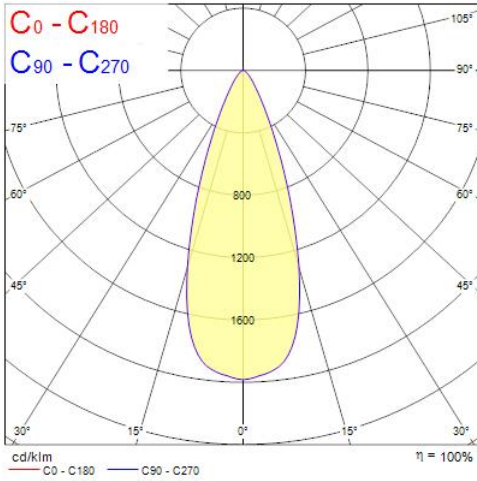

Features

- Recessed housing to use with Ludospot Integrated LED module 111mm - LED module not included. Die-cast aluminium body, square bezel with white reflector, horizontally adjustable 35° with cardanic system, vertical tilt 40°, IP20 degree of protection, white color RAL9016, outer dimensions without LED module: 200x200x152mm, cut-out 180x80mm. Suitable for internal environment only.

Photometry

Distance [m]	Cone diameter [m]	E(0°) E(C0)	Illuminance [lx]
0.5	0.35	15546 19.2°	6590
1.0	0.70	3911 19.2°	1648
1.5	1.04	1738 19.2°	732
2.0	1.39	978 19.2°	412
2.5	1.74	626 19.2°	264
3.0	2.09	435 19.2°	183

Distance [m] Cone diameter [m] Illuminance [lx]
C0 - C180 (Half beam angle: 38.4°)

Distance [m]	Cone diameter [m]	E(0°) E(C0)	Illuminance [lx]
0.5	0.34	17551 18.8°	7505
1.0	0.68	4413 18.8°	1877
1.5	1.02	1951 18.8°	834
2.0	1.36	1103 18.8°	469
2.5	1.70	705 18.8°	300
3.0	2.04	490 18.8°	209