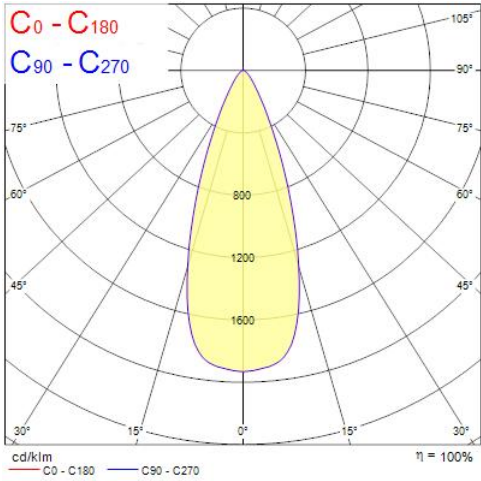

Features

- Recessed housing to use with Ludospot Integrated LED module 111mm - LED module not included. Die-cast aluminium body, square bezel with white reflector, horizontally adjustable 35° with cardanic system, vertical tilt 40°, IP20 degree of protection, white color RAL9016, outer dimensions without LED module: 200x200x152mm, cut-out 180x80mm. Suitable for internal environment only.

Photometry

Distance [m]	Cone diameter [m]	E(0°) E(C0)	Illuminance [lx]
0.5	0.35	15546 19.2°	6590
1.0	0.70	3911 19.2°	1648
1.5	1.04	1738 19.2°	732
2.0	1.39	978 19.2°	412
2.5	1.74	626 19.2°	264
3.0	2.09	435 19.2°	183

Distance [m] Cone diameter [m] Illuminance [lx]
C0 - C180 (Half beam angle: 38.4°)

Distance [m]	Cone diameter [m]	E(0°) E(C0)	Illuminance [lx]
0.5	0.34	17551 18.8°	7505
1.0	0.68	4413 18.8°	1877
1.5	1.02	1951 18.8°	834
2.0	1.36	1103 18.8°	469
2.5	1.70	705 18.8°	300
3.0	2.04	490 18.8°	209