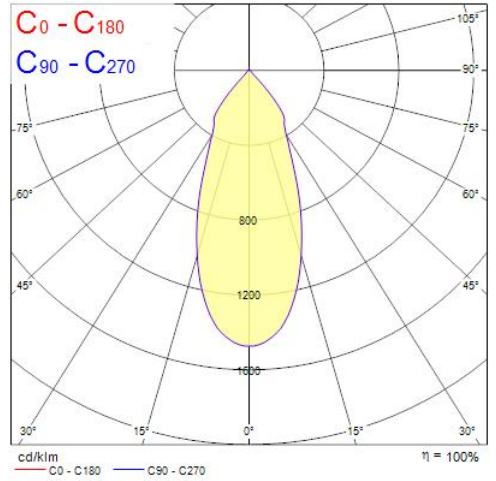

Features

- Recessed housing to use with Ludospot Integrated LED module 111mm - LED module not included. Die-cast aluminium body, square bezel with white reflector, horizontally adjustable 35° with cardanic system, vertical tilt 40°, IP20 degree of protection, white color RAL9016, outer dimensions without LED module: 200x200x152mm, cut-out 180x80mm. Suitable for internal environment only.

Photometry

Distance [m]	Cone diameter [m]	E(0°) E(C0)	Illuminance [lx]
0.5	0.35	15546 19.2°	6590
1.0	0.70	3911 19.2°	1648
1.5	1.04	1738 19.2°	732
2.0	1.39	978 19.2°	412
2.5	1.74	626 19.2°	264
3.0	2.09	435 19.2°	183

Distance [m] Cone diameter [m] Illuminance [lx]
C0 - C180 (Half beam angle: 38.4°)

Distance [m]	Cone diameter [m]	E(0°) E(C0)	Illuminance [lx]
0.5	0.34	17551 18.8°	7505
1.0	0.68	4413 18.8°	1877
1.5	1.02	1951 18.8°	834
2.0	1.36	1103 18.8°	469
2.5	1.70	705 18.8°	300
3.0	2.04	490 18.8°	209