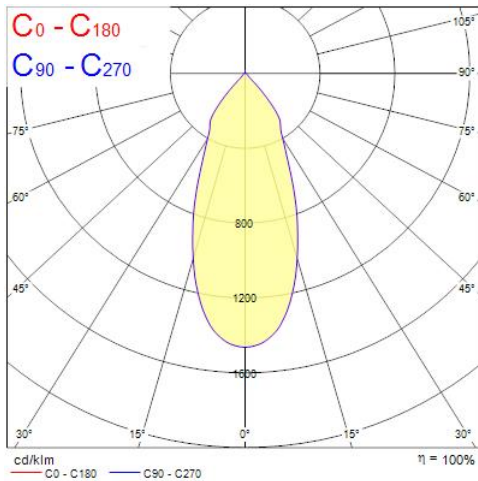

Features

- Recessed housing to use with Ludospot Integrated LED module 111mm - LED module not included. Die-cast aluminium body, square bezel with white reflector, horizontally adjustable 35° with cardanic system, vertical tilt 40°, IP20 degree of protection, white color RAL9016, outer dimensions without LED module: 200x200x152mm, cut-out 180x80mm. Suitable for internal environment only.

Photometry

Distance [m]	Cone diameter [m]	E(0°) E(C0)	Illuminance [lx]
0.5	0.35	15546 19.2°	6590
1.0	0.70	3911 19.2°	1648
1.5	1.04	1738 19.2°	732
2.0	1.39	978 19.2°	412
2.5	1.74	626 19.2°	264
3.0	2.09	435 19.2°	183

Distance [m] Cone diameter [m] Illuminance [lx]
C0 - C180 (Half beam angle: 38.4°)

Distance [m]	Cone diameter [m]	E(0°) E(C0)	Illuminance [lx]
0.5	0.34	17551 18.8°	7505
1.0	0.68	4413 18.8°	1877
1.5	1.02	1951 18.8°	834
2.0	1.36	1103 18.8°	469
2.5	1.70	705 18.8°	300
3.0	2.04	490 18.8°	209