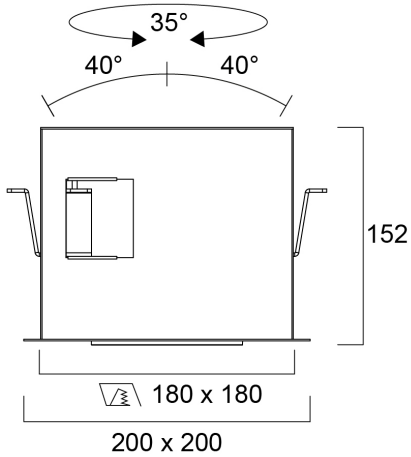

Features

- Recessed housing to use with Ludospot Integrated LED module 111mm - LED module not included. Die-cast aluminium body, square bezel with white reflector, horizontally adjustable 35° with cardanic system, vertical tilt 40°, IP20 degree of protection, white color RAL9016, outer dimensions without LED module: 200x200x152mm, cut-out 180x80mm. Suitable for internal environment only.

Photometry

Distance [m]	Cone diameter [m]	E(0°) E(C0)	Illuminance [lx]
0.5	0.35	15546 19.2°	6590
1.0	0.70	3911 19.2°	1648
1.5	1.04	1738 19.2°	732
2.0	1.39	978 19.2°	412
2.5	1.74	626 19.2°	264
3.0	2.09	435 19.2°	183

Distance [m] Cone diameter [m] Illuminance [lx]
C0 - C180 (Half beam angle: 38.4°)

Distance [m]	Cone diameter [m]	E(0°) E(C0)	Illuminance [lx]
0.5	0.34	17551 18.8°	7505
1.0	0.68	4413 18.8°	1877
1.5	1.02	1951 18.8°	834
2.0	1.36	1103 18.8°	469
2.5	1.70	705 18.8°	300
3.0	2.04	490 18.8°	209

Distance [m] Cone diameter [m] Illuminance [lx]
C0 - C180 (Half beam angle: 37.6°)

LUDOSPOT 111 HOUSING SQUARE RECT X1 CARDAN WHT 0005339

Technical drawings

Data table

GENERAL DATA

Product name	LUDOSPOT 111 HOUSING SQUARE RECT X1 CARDAN WHT
Technology	Accessory
Housing	Aluminium