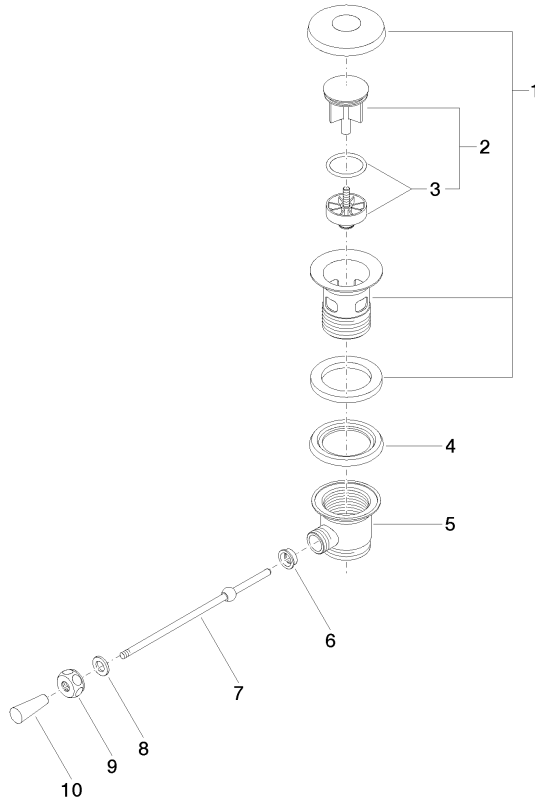

10 300 970 Product version from 10/1/2023

mm [inches]
1:2

10 300 970 Product version from 10/1/2023

Parts for other finishes can be found here: [Chrome](#)

Spare parts list

| No. | Item Number | Name | Quantity used | Delivery time |
|--|--------------------|---|---------------|---------------|
| 10 | 09 20 01 040-33 | Pull button for pop-up waste Ø 15 x 37 mm - Matte Black | 1.00 | 40 |
| 5 | 09 11 01 023-33 | Basin Waste Lower part 1 1/4" - Matte Black | 1.00 | 40 |
| 6 | 09 14 05 040 90 | Washer for pop-up waste Ø 18 x 6,5 mm - | 1.00 | 14 |
| 4 | 09 14 03 025 90 | Washer Profile seal Ø 64 x 6 mm - | 1.00 | 14 |
| 2 | 04 31 20 016 00-33 | Plug for 1 1/4" pop-up waste Ø 46 x 67,5 mm - Matte Black | 1.00 | 40 |
| 8 | 09 30 11 049 90 | Centering disc 10,2 x 18 x 2 mm - | 1.00 | 14 |
| 9 | 09 23 30 003-33 | Mounting for pop-up waste 1/2" - Matte Black | 1.00 | - |
| Spare part can no longer be ordered, please order the replacement item | | | | |
| 1 | 90 11 01 026 00-33 | Cup Ø 63 - Matte Black | 1.00 | 40 |
| 7 | 09 31 09 055-33 | Ball rod Ø 5 x 180 mm - Matte Black | 1.00 | - |
| Spare part can no longer be ordered, please order the replacement item | | | | |
| 3 | 04 28 10 026 00 90 | Plug for 1 1/4" pop-up waste - | 1.00 | 14 |