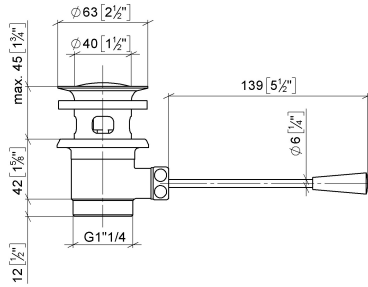

10 300 970 Product version from 10/1/2023

mm [inches]
1:2

10 300 970 Product version from 10/1/2023

Parts for other finishes can be found here: [Chrome](#)

Spare parts list

| No. | Item Number | Name | Quantity used | Delivery time |
|--|--------------------|---|---------------|---------------|
| 10 | 09 20 01 040-33 | Pull button for pop-up waste Ø 15 x 37 mm - Matte Black | 1.00 | 40 |
| 5 | 09 11 01 023-33 | Basin Waste Lower part 1 1/4" - Matte Black | 1.00 | 40 |
| 6 | 09 14 05 040 90 | Washer for pop-up waste Ø 18 x 6,5 mm - | 1.00 | 14 |
| 4 | 09 14 03 025 90 | Washer Profile seal Ø 64 x 6 mm - | 1.00 | 14 |
| 2 | 04 31 20 016 00-33 | Plug for 1 1/4" pop-up waste Ø 46 x 67,5 mm - Matte Black | 1.00 | 40 |
| 8 | 09 30 11 049 90 | Centering disc 10,2 x 18 x 2 mm - | 1.00 | 14 |
| 9 | 09 23 30 003-33 | Mounting for pop-up waste 1/2" - Matte Black | 1.00 | - |
| Spare part can no longer be ordered, please order the replacement item | | | | |
| 1 | 90 11 01 026 00-33 | Cup Ø 63 - Matte Black | 1.00 | 40 |
| 7 | 09 31 09 055-33 | Ball rod Ø 5 x 180 mm - Matte Black | 1.00 | - |
| Spare part can no longer be ordered, please order the replacement item | | | | |
| 3 | 04 28 10 026 00 90 | Plug for 1 1/4" pop-up waste - | 1.00 | 14 |