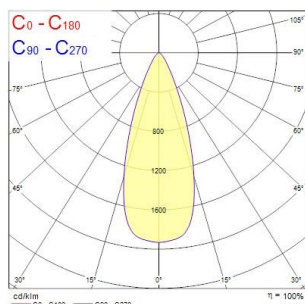

Distance [m]	Cone diameter [m]	E(0°) [lx]	E(C0) [lx]	E(C90) [lx]
0.5	0.35	1946	19.2°	690
1.0	0.70	991	19.2°	345
1.5	1.04	678	19.2°	230
2.0	1.39	498	19.2°	173
2.5	1.74	398	19.2°	137
3.0	2.09	331	19.2°	115

Distance [m] Cone diameter [m]
C0 - C180 (Half beam angle: 38.4°)

Distance [m]	Cone diameter [m]	E(0°) [lx]	E(C0) [lx]	E(C90) [lx]
0.5	0.34	17851	18.8°	7858
1.0	0.68	4413	18.8°	1970
1.5	1.02	2991	18.8°	1313
2.0	1.36	1995	18.8°	884
2.5	1.70	1594	18.8°	699
3.0	2.04	1328	18.8°	579

Distance [m] Cone diameter [m]
C0 - C180 (Half beam angle: 37.6°)