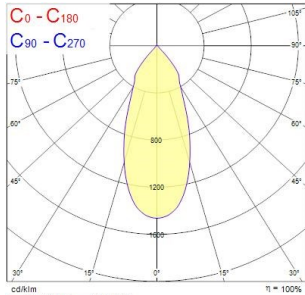

Ludospot 111 Housings

LUDOSPOT 111 HOUSING SQUARE RECT X1 CARDAN WHT

0005339