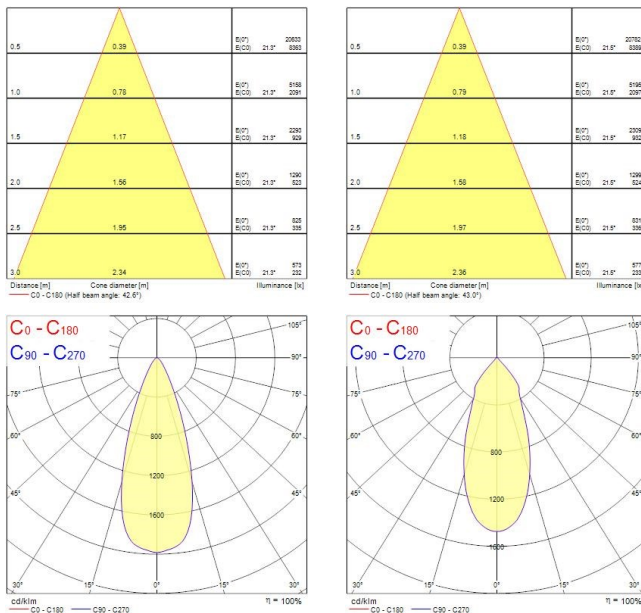

#### Product features

- Recessed housing to use with Ludospot Integrated LED module 111mm - LED module not included. Die-cast aluminium body, square bezel with white reflector, horizontally adjustable 35° with cardanic system, vertical tilt 40°, IP20 degree of protection, white color RAL9016, outer dimensions without LED module: 200x200x152mm, cut-out 180x80mm. Suitable for internal environment only.

### PHOTOMETRY

### 0005339

Distance [m]	Cone diameter [m]	E(0°) [lx]	E(C0) [lx]	E(C90) [lx]
0.5	0.35	1946	19.2°	690
1.0	0.70	991	19.2°	345
1.5	1.04	678	19.2°	230
2.0	1.39	498	19.2°	173
2.5	1.74	398	19.2°	137
3.0	2.09	331	19.2°	115

Distance [m] Cone diameter [m]  
C0 - C180 (Half beam angle: 38.4°)

Distance [m]	Cone diameter [m]	E(0°) [lx]	E(C0) [lx]	E(C90) [lx]
0.5	0.34	17851	18.8°	7858
1.0	0.68	4413	18.8°	1970
1.5	1.02	2991	18.8°	1313
2.0	1.36	1995	18.8°	884
2.5	1.70	1594	18.8°	699
3.0	2.04	1328	18.8°	579