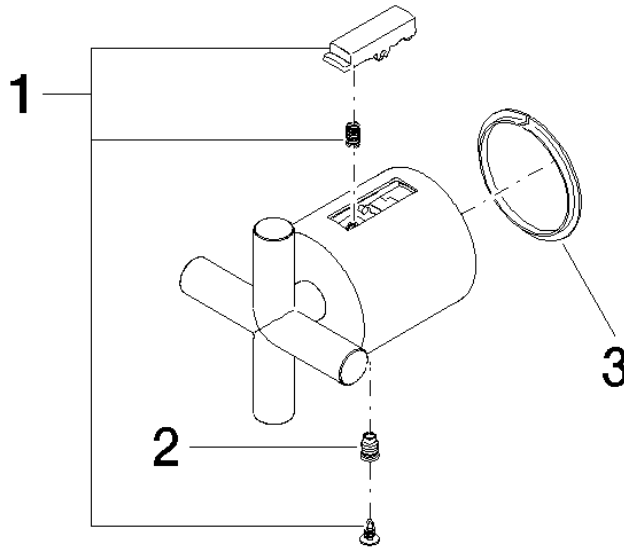

Handle for thermostat Neutral Ø 48 mm - Brushed Durabronze (23kt Gold)

SPARE PARTS

90 17 33 021 00 Product version from 4/1/2025

	Brushed Durabronze (23kt Gold)	90 17 33 021 00-28
	Chrome	90 17 33 021 00-00
	Brushed Platinum	90 17 33 021 00-06
	Platinum	90 17 33 021 00-08
	Matte White	90 17 33 021 00-10
	Dark Chrome	90 17 33 021 00-19
	Brushed Light Gold (PVD)	90 17 33 021 00-27
	Matte Black	90 17 33 021 00-33
	Brushed Dark Brass (PVD)	90 17 33 021 00-39
	Brushed Bronze (PVD)	90 17 33 021 00-42
	Brushed Champagne (22kt Gold)	90 17 33 021 00-46
	Champagne (22kt Gold)	90 17 33 021 00-47
	Brushed Chrome	90 17 33 021 00-93
	Brushed Dark Platinum	90 17 33 021 00-99

Handle for thermostat Neutral Ø 48 mm - Brushed Durabronz (23kt Gold)

SPARE PARTS

90 17 33 021 00 Product version from 4/1/2025

Handle for thermostat Neutral Ø 48 mm - Brushed Durabronz (23kt Gold)

SPARE PARTS

90 17 33 021 00 Product version from 4/1/2025

90 17 33 021 00 Product version from 4/1/2025

Parts for other finishes can be found here: [Chrome](#)

Spare parts list

No.	Item Number	Name	Quantity used	Delivery time
3	90 28 10 193 00 90	Support ring for thermostat handle -	1.00	14
1	90 21 33 011 00-13	Repair kit for thermostat handle - black	1.00	14
2	90 31 11 517 00 90	Bolt for thermostat handle M5 -	1.00	14