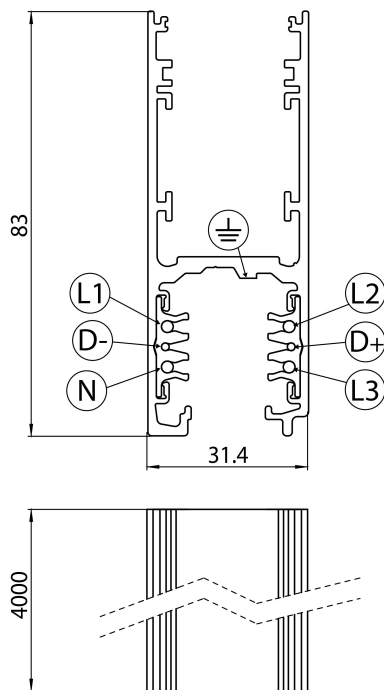

Concord

LYTESPAN H-TRACK DOUBLE 4M WHITE 9000-4/W-H 2070260

Technical drawings

Data table

GENERAL DATA

Product name	LYTESPAN H-TRACK DOUBLE 4M WHITE 9000-4/W-H
Technology	Accessory
Accessory type	Electrical
Type of accessory	Track
Housing	Aluminium
Mount	Suspended, Ceiling surface mounting
General application	Hospitality, Museums & Galleries, Office
ETIM Class	EC000101
Warranty	5 years