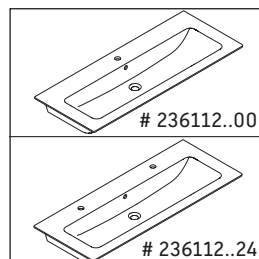

## Montagehandleiding

W mm	X mm
17	833

**ME by Starck # 233612 / # 236112..00**

W mm	X mm
17	833

**ME by Starck # 236112..24**