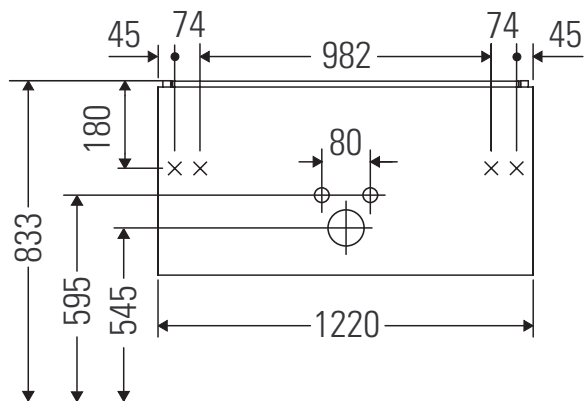

# L-Cube

## Montagehandleiding

W mm	X mm
17	833

**ME by Starck # 233612 / # 236112..00**

W mm	X mm
17	833

**ME by Starck # 236112..24**