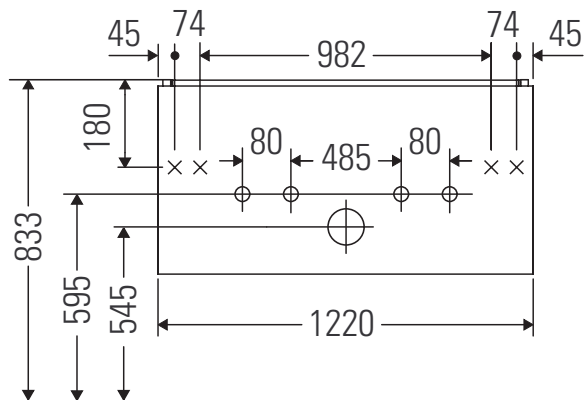

## Montagehandleiding

W mm	X mm
17	833

**ME by Starck # 233612 / # 236112..00**

W mm	X mm
17	833

**ME by Starck # 236112..24**