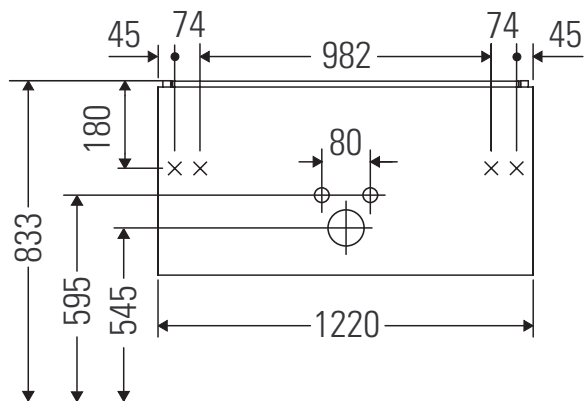

# L-Cube

## Montavimo instrukcija

W mm	X mm
17	833

**ME by Starck # 233612 / # 236112..00**

W mm	X mm
17	833

**ME by Starck # 236112..24**