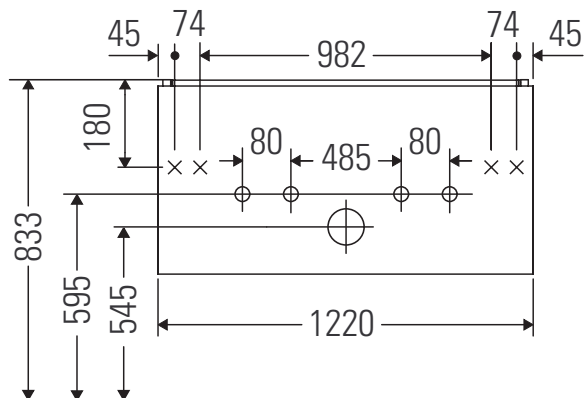

## Montavimo instrukcija

W mm	X mm
17	833

**ME by Starck # 233612 / # 236112..00**

W mm	X mm
17	833

**ME by Starck # 236112..24**