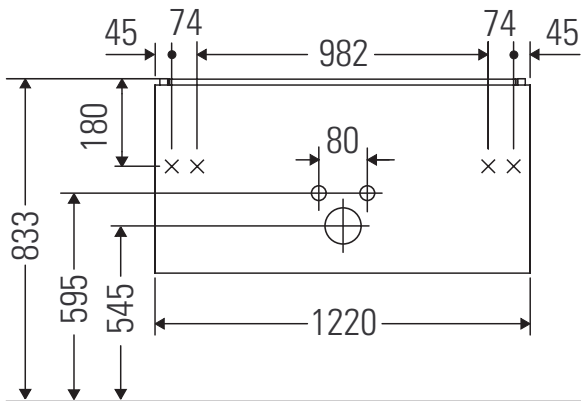

# L-Cube

## 설치 설명서

W mm	X mm
17	833

**ME by Starck # 233612 / # 236112..00**

W mm	X mm
17	833

**ME by Starck # 236112..24**