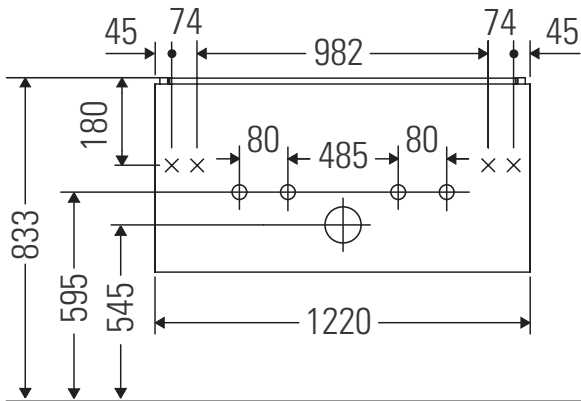

## 설치 설명서

W mm	X mm
17	833

**ME by Starck # 233612 / # 236112..00**

W mm	X mm
17	833

**ME by Starck # 236112..24**