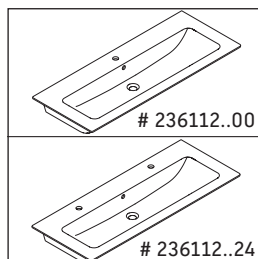

## 설치 설명서

W mm	X mm
17	833

**ME by Starck # 233612 / # 236112..00**

W mm	X mm
17	833

**ME by Starck # 236112..24**