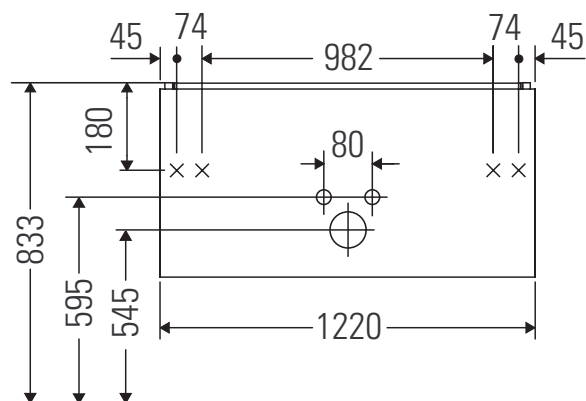

L-Cube

LC 6243

Upute za montažu

W mm	X mm
17	833

ME by Starck # 233612 / # 236112..00

W mm	X mm
17	833

ME by Starck # 236112..24

Napomene za uporabu