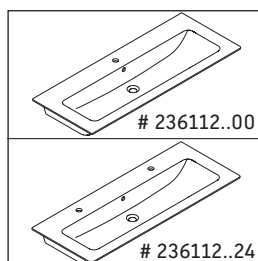

L-Cube

LC 6243

Upute za montažu

W mm	X mm
17	833

ME by Starck # 233612 / # 236112..00

W mm	X mm
17	833

ME by Starck # 236112..24

Napomene za uporabu