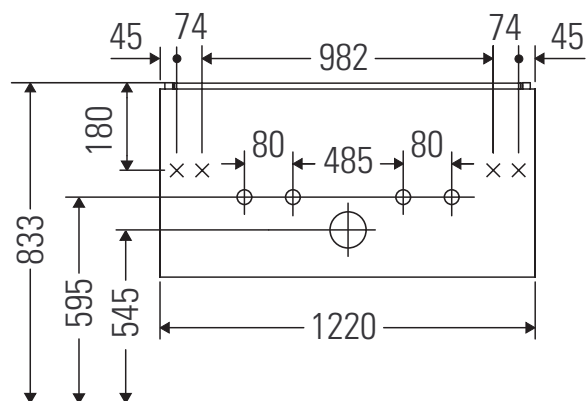

L-Cube

LC 6243

Upute za montažu

W mm	X mm
17	833

ME by Starck # 233612 / # 236112..00

W mm	X mm
17	833

ME by Starck # 236112..24

Napomene za uporabu