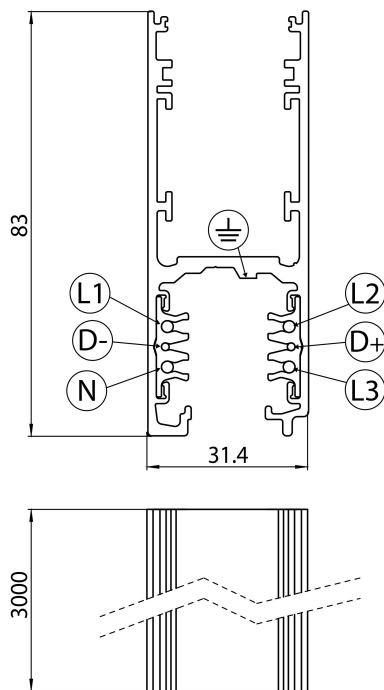

Concord

LYTESPAN H-TRACK DOUBLE 3M WHITE 9000-3/W-H 2070259

Technical drawings

Data table

GENERAL DATA

Product name	LYTESPAN H-TRACK DOUBLE 3M WHITE 9000-3/W-H
Technology	Accessory
Accessory type	Electrical
Type of accessory	Track
Housing	Aluminium
Mount	Suspended, Ceiling surface mounting
General application	Hospitality, Museums & Galleries, Office
ETIM Class	EC000101
Warranty	5 years